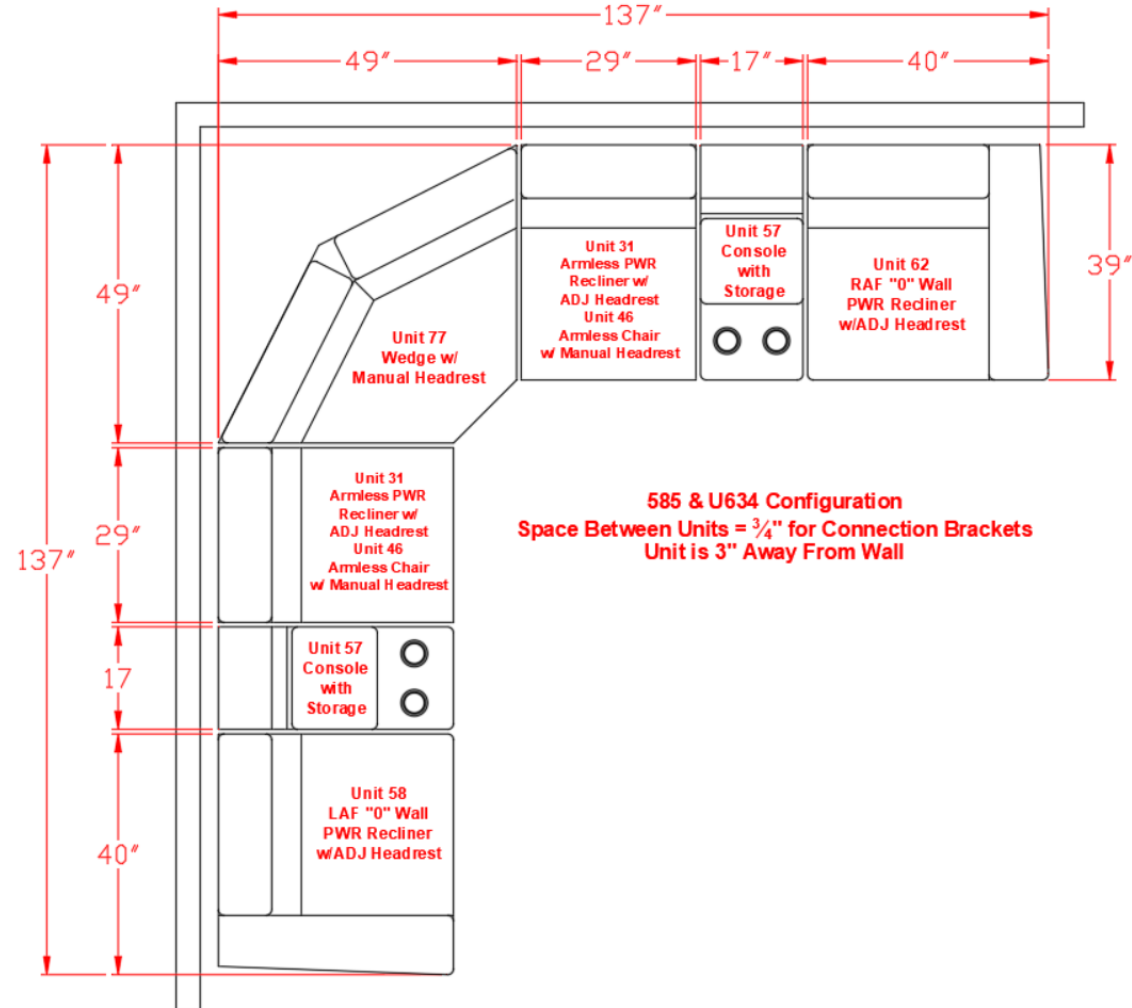

U6340446

Call Out	Description
●	Blown Fiber
●	Cushion Chaise Pad - top Pad
●	Cushion Foam
●	KD Component
●	Cover

Signature
DESIGN
BY **ASHLEY**®

Signature
DESIGN
BY **ASHLEY**®

U634 SECTIONAL DIMENSIONS 7 PIECE CONFIGURATION

585 & U634 Configuration
Space Between Units = $\frac{3}{4}$ " for Connection Brackets
Unit is 3" Away From Wall