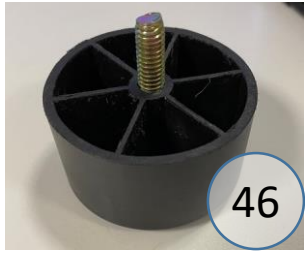

1000664

Call Out	Description
●	Blown Fiber
●	Cushion Chaise Pad - top Pad
●	Cushion Foam
●	KD Component
●	Cover

Signature
DESIGN
BY **ASHLEY**®

Signature
DESIGN
BY **ASHLEY**®

**100 SECTIONAL
DIMENSIONS
5 PIECE
CONFIGURATION**

**100 SECTIONAL
DIMENSIONS
5 PIECE
CONFIGURATION**

Signature
DESIGN
BY **ASHLEY**®