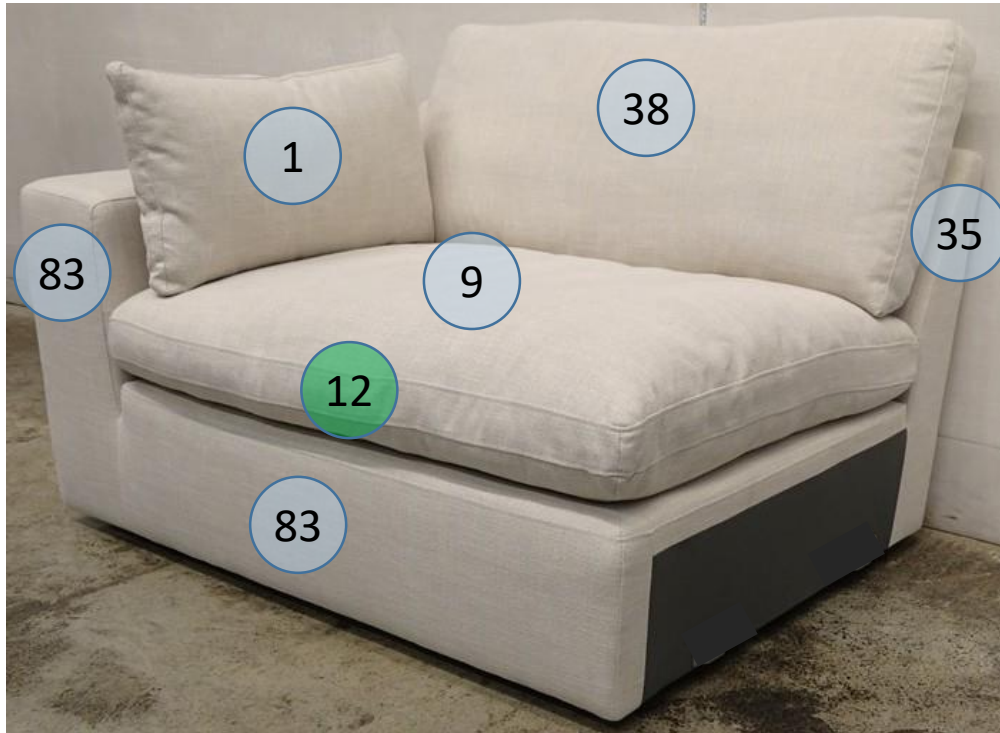

1000664

Call Out	Description
●	Blown Fiber
●	Cushion Chaise Pad - top Pad
●	Cushion Foam
●	KD Component
●	Cover

Signature
DESIGN
BY **ASHLEY**®

Signature
DESIGN
BY **ASHLEY**®

**100 SECTIONAL
DIMENSIONS
5 PIECE
CONFIGURATION**

**100 SECTIONAL
DIMENSIONS
5 PIECE
CONFIGURATION**

Signature
DESIGN
BY **ASHLEY**®