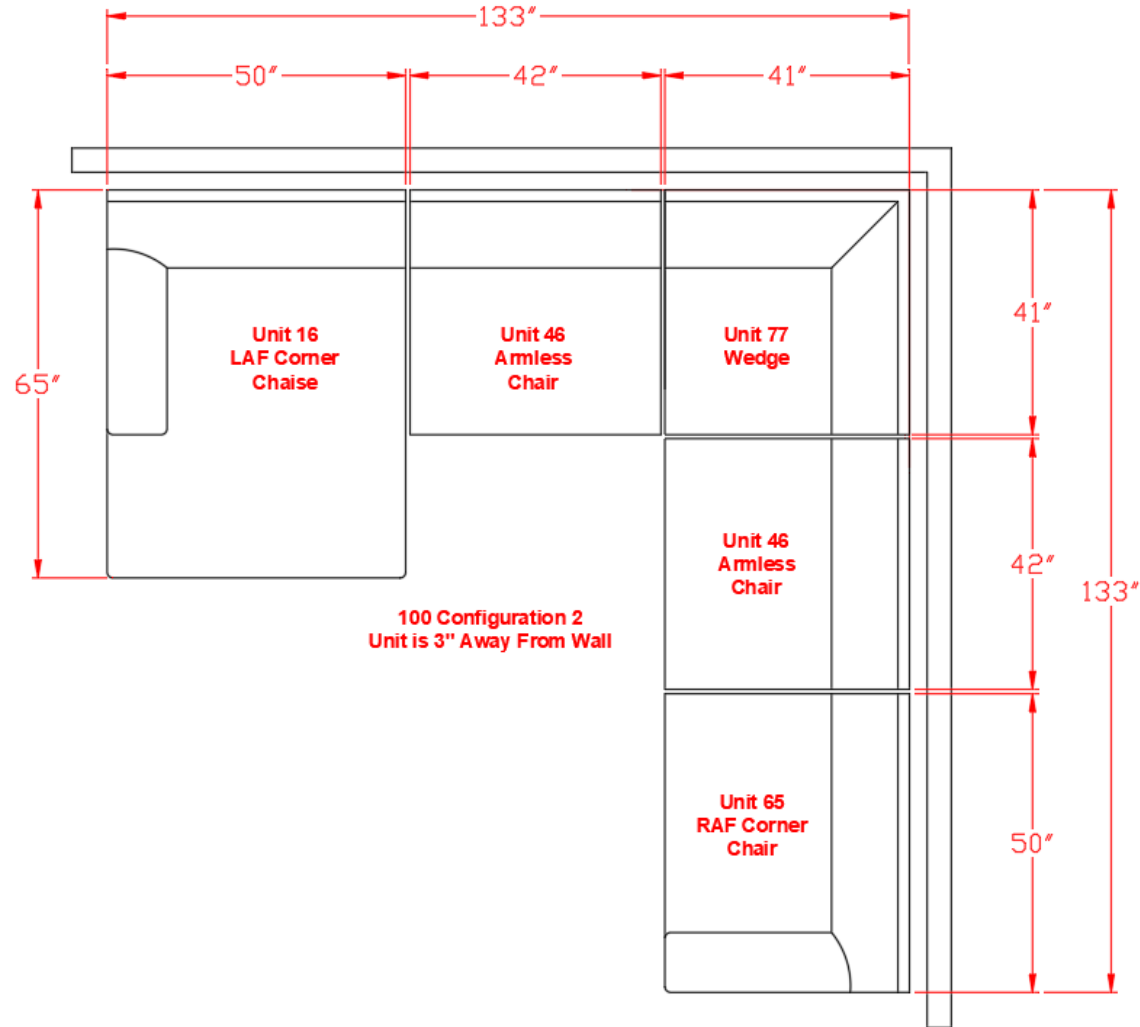

1000664

Call Out	Description
●	Blown Fiber
●	Cushion Chaise Pad - top Pad
●	Cushion Foam
●	KD Component
●	Cover

Signature
DESIGN
BY **ASHLEY**®

Signature
DESIGN
BY **ASHLEY**®

**100 SECTIONAL
DIMENSIONS
5 PIECE
CONFIGURATION**

**100 SECTIONAL
DIMENSIONS
5 PIECE
CONFIGURATION**

Signature
DESIGN
BY **ASHLEY**®