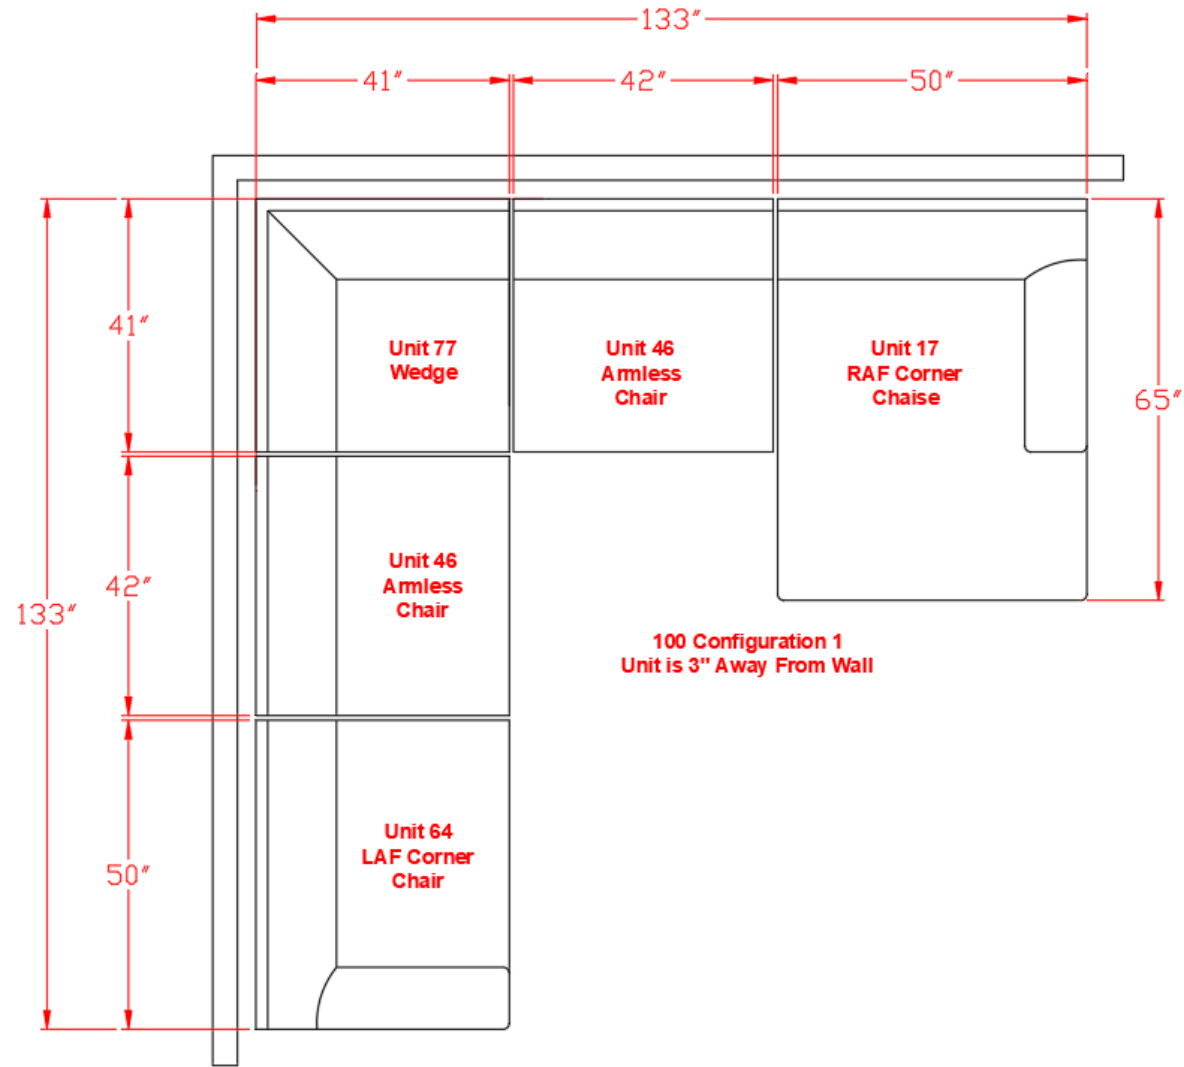

1000664

Call Out	Description
●	Blown Fiber
●	Cushion Chaise Pad - top Pad
●	Cushion Foam
●	KD Component
●	Cover

Signature
DESIGN
BY **ASHLEY**®

Signature
DESIGN
BY **ASHLEY**®

**100 SECTIONAL
DIMENSIONS
5 PIECE
CONFIGURATION**

**100 SECTIONAL
DIMENSIONS
5 PIECE
CONFIGURATION**

Signature
DESIGN
BY **ASHLEY**®