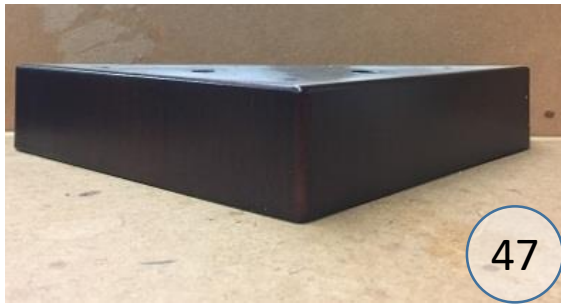

5860508

Call Out	Description
●	Blown Fiber
●	Cushion Chaise Pad - top Pad
●	Cushion Foam
●	KD Component
●	Cover

Signature
DESIGN
BY **ASHLEY**®

Signature
DESIGN
BY **ASHLEY**®