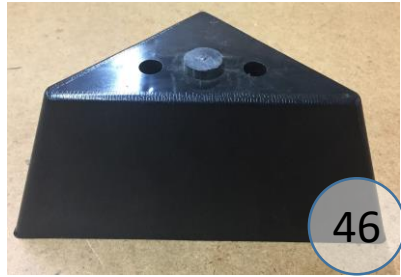

5900635

Call Out	Description
● (Red)	Blown Fiber
● (Yellow)	Cushion Chaise Pad - top Pad
● (Green)	Cushion Foam
● (Yellow)	KD Component
● (Blue)	Cover

Signature
DESIGN
BY **ASHLEY**®

Signature
DESIGN
BY **ASHLEY**®