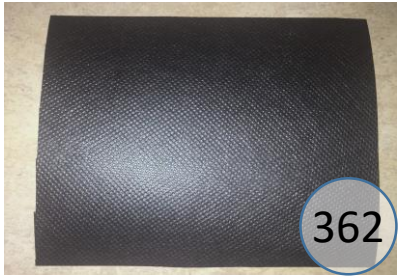

5900635

Call Out	Description
● (Red)	Blown Fiber
● (Yellow)	Cushion Chaise Pad - top Pad
● (Green)	Cushion Foam
● (Yellow)	KD Component
● (Blue)	Cover

Signature
DESIGN
BY **ASHLEY**®

Signature
DESIGN
BY **ASHLEY**®