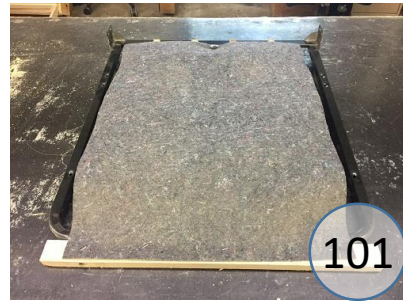

425

227

562

149

426

419

394

118

101

110

Signature
DESIGN
BY **ASHLEY**®