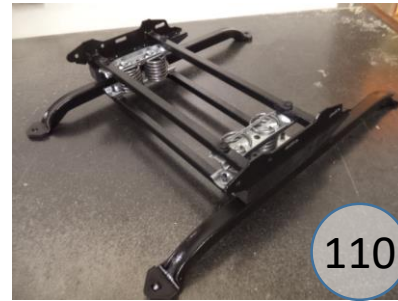

5900525

Call Out	Description
●	Blown Fiber
●	Cushion Chaise Pad - top Pad
●	Cushion Foam
●	KD Component
●	Cover

Signature
DESIGN
BY **ASHLEY**®

425

227

562

149

426

419

394

118

101

110

Signature
DESIGN
BY **ASHLEY**®