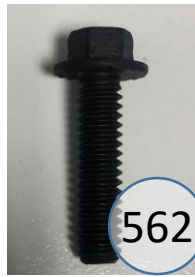

5900525

Call Out	Description
●	Blown Fiber
●	Cushion Chaise Pad - top Pad
●	Cushion Foam
●	KD Component
●	Cover

Signature
DESIGN
BY **ASHLEY**®

425

227

562

149

426