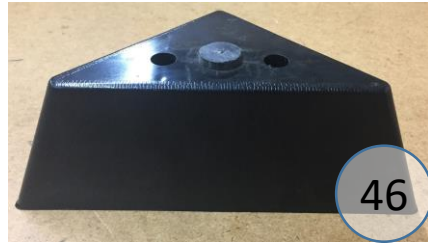

8070466

Call Out	Description
●	Blown Fiber
●	Cushion Chaise Pad - top Pad
●	Cushion Foam
●	KD Component
●	Cover

807 SECTIONAL DEMINSIONS 3 PIECE CONFIGURATION