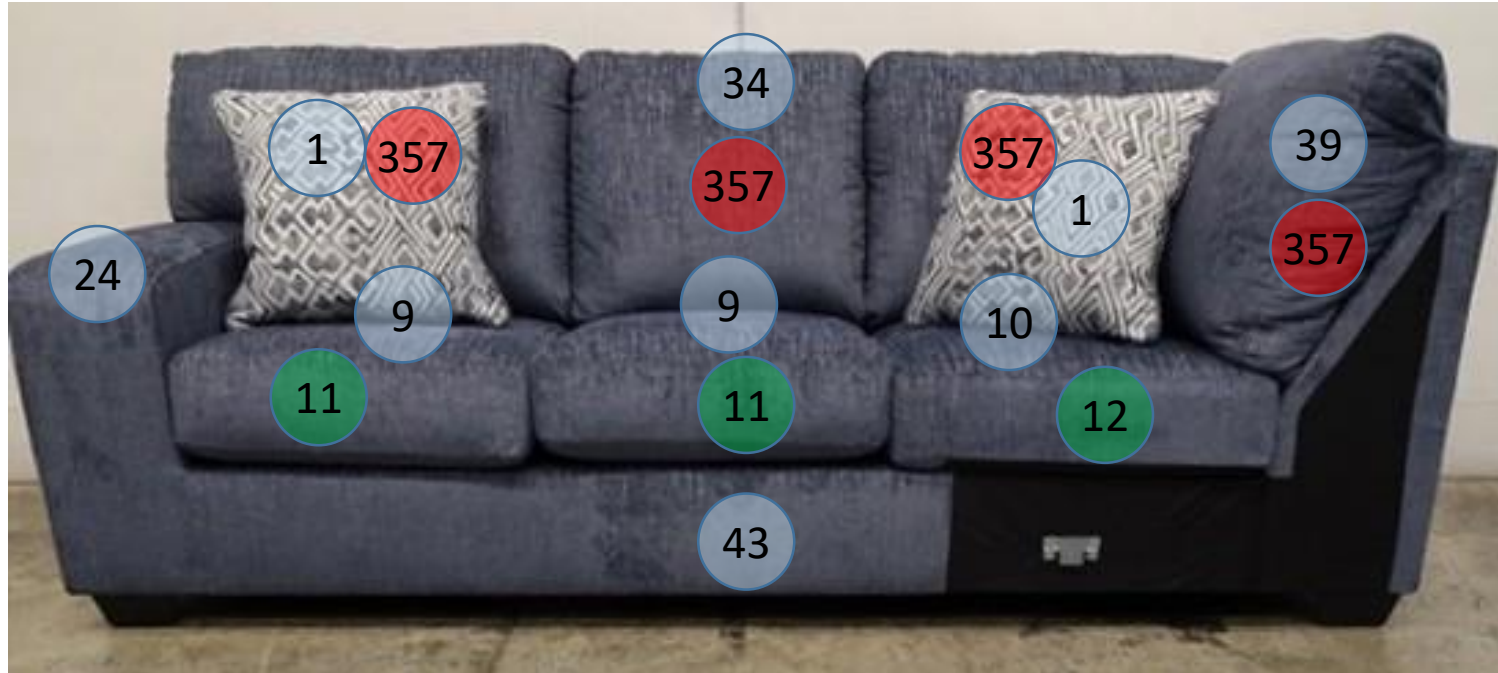

8070466

Call Out	Description
●	Blown Fiber
●	Cushion Chaise Pad - top Pad
●	Cushion Foam
●	KD Component
●	Cover

807 SECTIONAL DEMINSIONS 3 PIECE CONFIGURATION