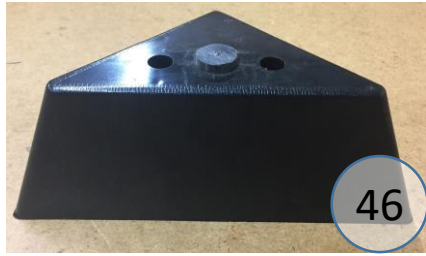

120-20-21-36

Call Out	Description
●	Blown Fiber
●	Cushion Chaise Pad - top Pad
●	Cushion Foam
●	KD Component
●	Cover

Signature
DESIGN
BY **ASHLEY**®

Signature
DESIGN
BY **ASHLEY**®