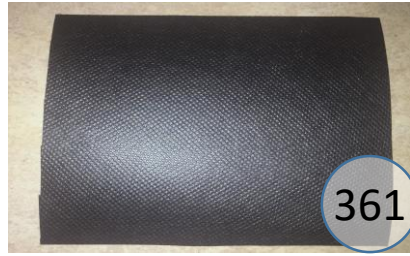

120-20-21-36

Call Out	Description
●	Blown Fiber
●	Cushion Chaise Pad - top Pad
●	Cushion Foam
●	KD Component
●	Cover

Signature
DESIGN
BY **ASHLEY**®

Signature
DESIGN
BY **ASHLEY**®