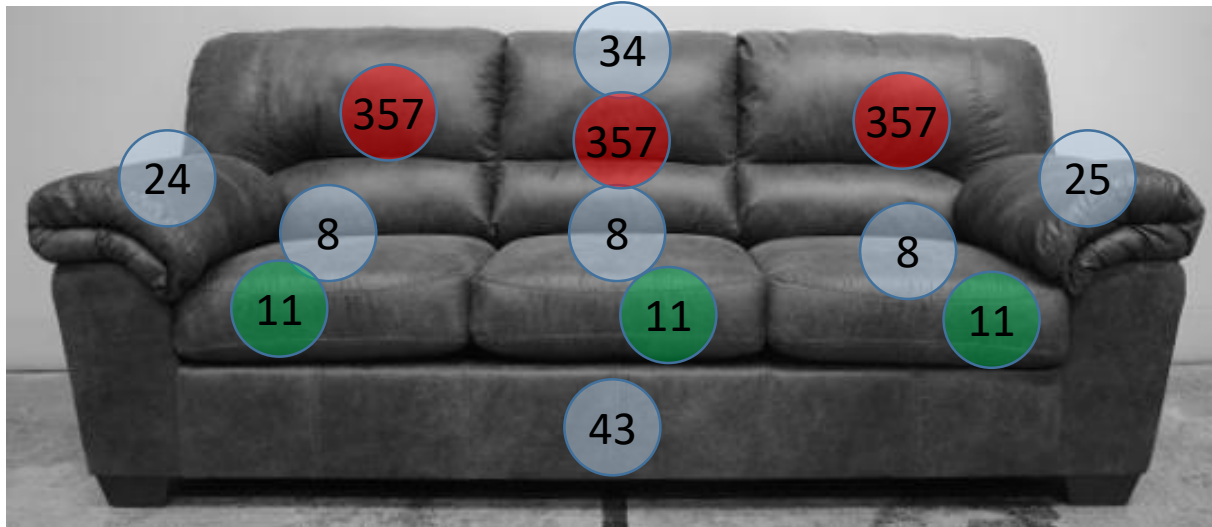

120-20-21-36

Call Out	Description
●	Blown Fiber
●	Cushion Chaise Pad - top Pad
●	Cushion Foam
●	KD Component
●	Cover

Signature
DESIGN
BY **ASHLEY**®

Signature
DESIGN
BY **ASHLEY**®