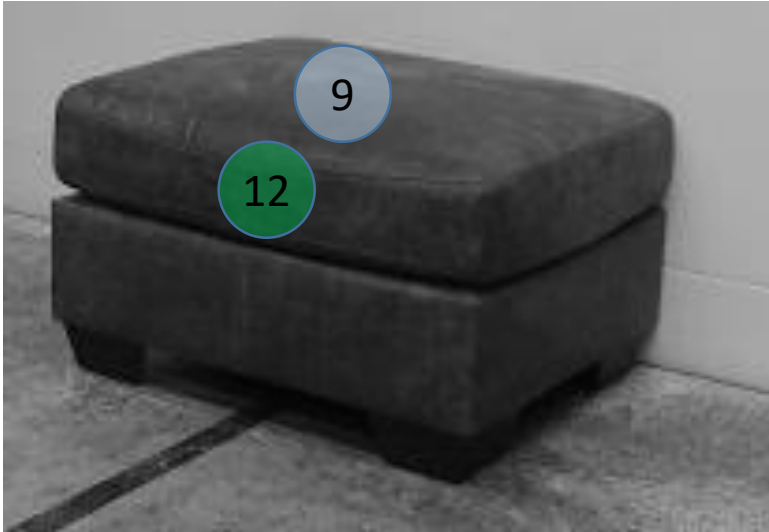

120-20-21-14

Call Out	Description
●	Blown Fiber
●	Cushion Chaise Pad - top Pad
●	Cushion Foam
●	KD Component
●	Cover

*Signature*  
DESIGN  
BY **ASHLEY**®

*Signature*  
DESIGN  
BY **ASHLEY**®