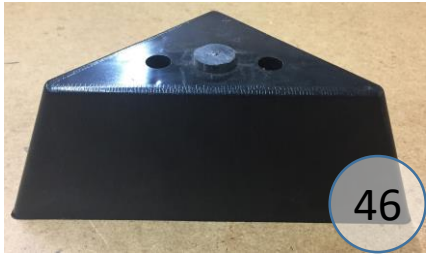

120-20-21-14

Call Out	Description
●	Blown Fiber
●	Cushion Chaise Pad - top Pad
●	Cushion Foam
●	KD Component
●	Cover

*Signature*  
DESIGN  
BY **ASHLEY**®

*Signature*  
DESIGN  
BY **ASHLEY**®