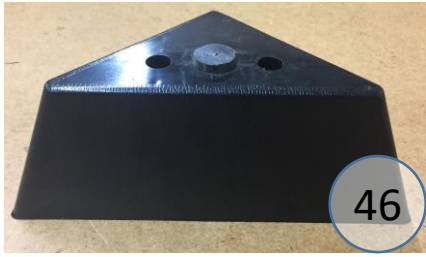

120-20-21-08

Call Out	Description
●	Blown Fiber
●	Cushion Chaise Pad - top Pad
●	Cushion Foam
●	KD Component
●	Cover

*Signature*  
DESIGN  
BY **ASHLEY**®

*Signature*  
DESIGN  
BY **ASHLEY**®