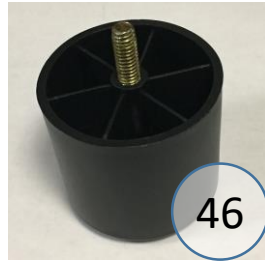

9870777

Call Out	Description
●	Blown Fiber
●	Cushion Chaise Pad - top Pad
●	Cushion Foam
●	KD Component
●	Cover

Signature
DESIGN
BY **ASHLEY**®

**BACK SACK USED ON
WANEK ONLY**

987 SECTIONAL
DIMENSIONS
7 PIECE
CONFIGURATION