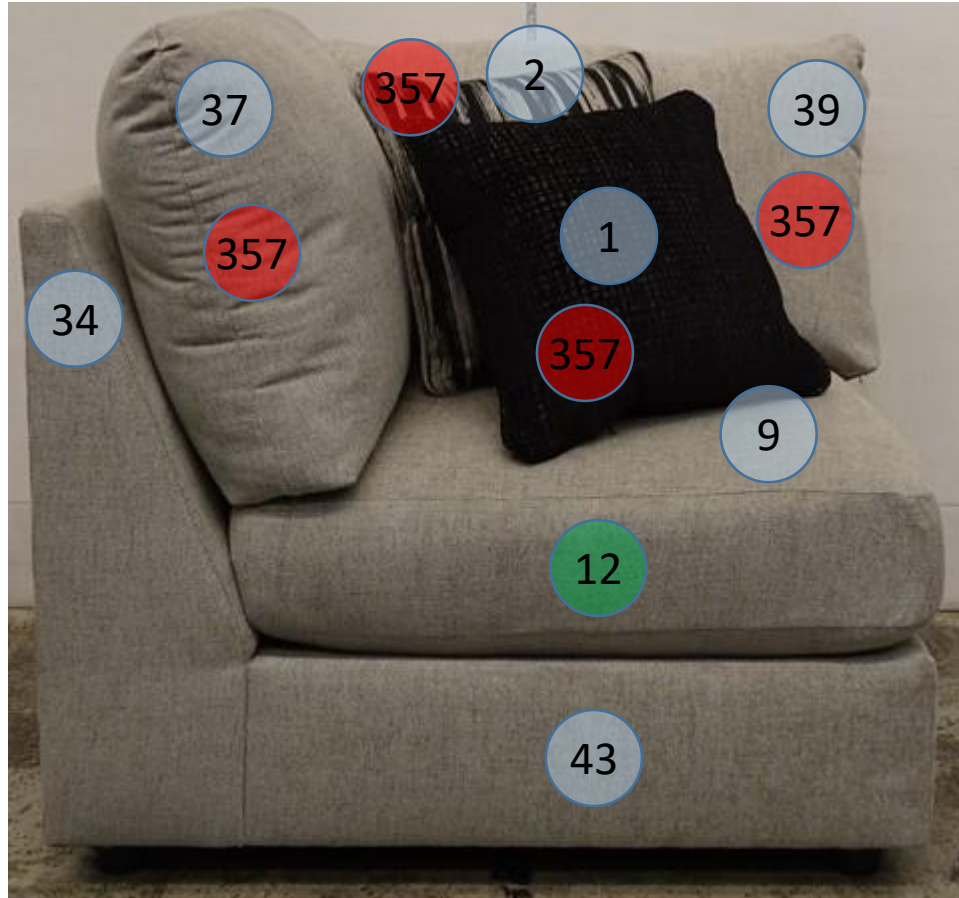

9870777

Call Out	Description
●	Blown Fiber
●	Cushion Chaise Pad - top Pad
●	Cushion Foam
●	KD Component
●	Cover

Signature
DESIGN
BY **ASHLEY**®

**BACK SACK USED ON
WANEK ONLY**

987 SECTIONAL
DIMENSIONS
7 PIECE
CONFIGURATION