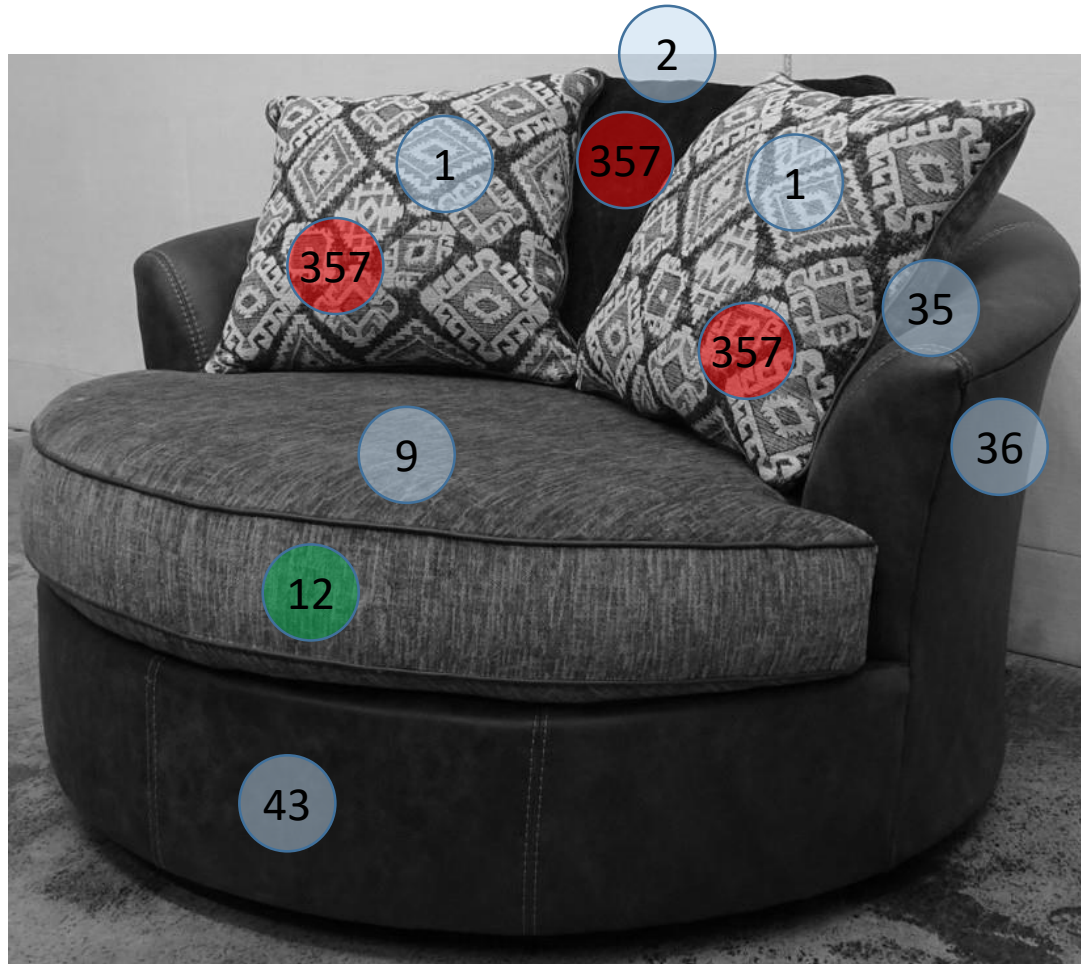

# 9130221

Call Out	Description
● (Red)	Blown Fiber
● (Yellow)	Cushion Chaise Pad - top Pad
● (Green)	Cushion Foam
● (Yellow)	KD Component
● (Blue)	Cover

9130221