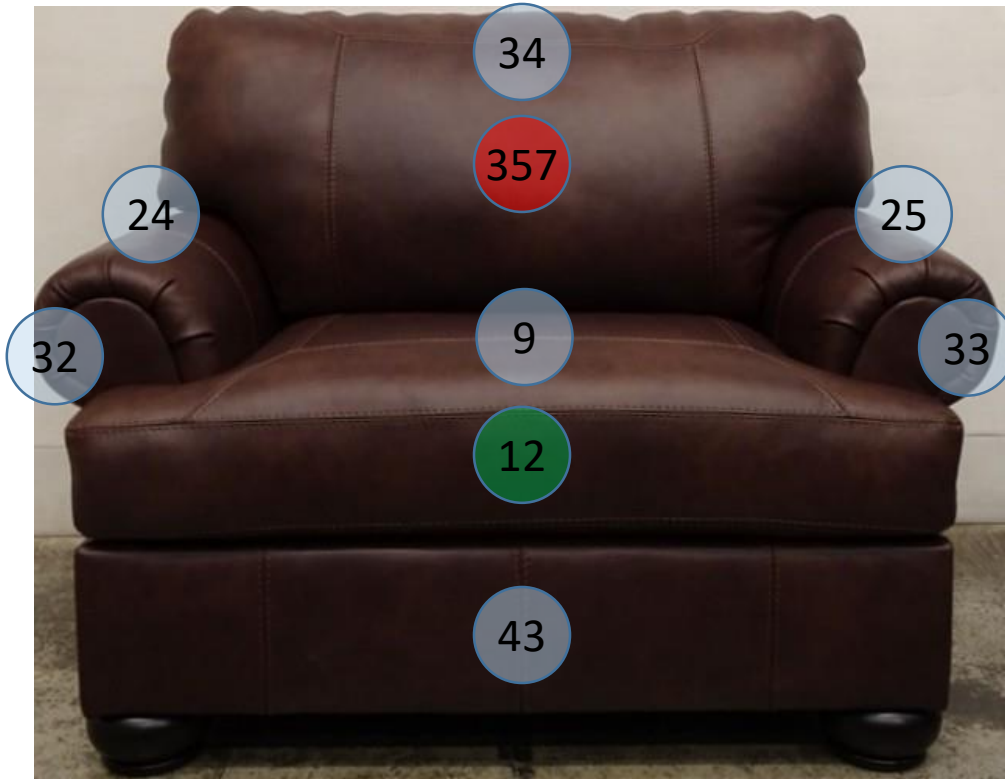

8790123

Call Out	Description
●	Blown Fiber
●	Cushion Chaise Pad - top Pad
●	Cushion Foam
●	KD Component
●	Cover

Signature
DESIGN
BY **ASHLEY**®

41

362

433

47

170