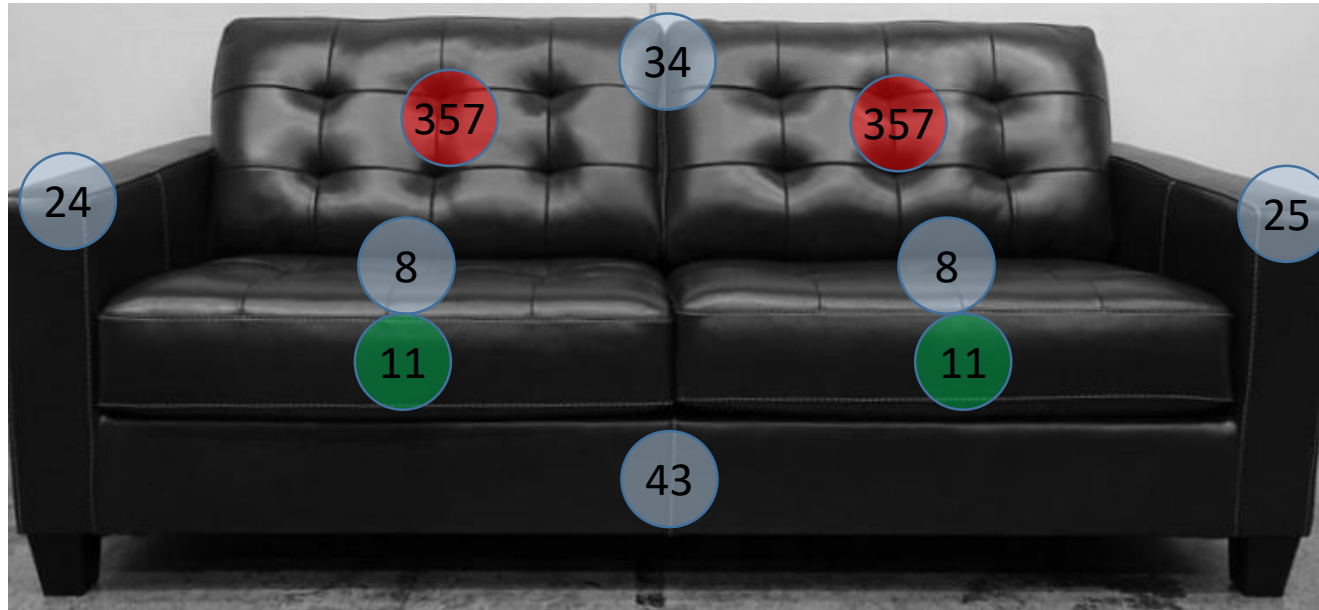

875-03-04-38

Call Out	Description
●	Blown Fiber
●	Cushion Chaise Pad - top Pad
●	Cushion Foam
●	KD Component
●	Cover

*Signature*  
DESIGN  
BY **ASHLEY**®

*Signature*  
DESIGN  
BY **ASHLEY**®