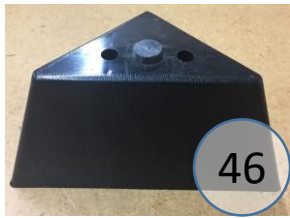

# 872-13-14-67

Call Out	Description
●	Blown Fiber
●	Cushion Chaise Pad - top Pad
●	Cushion Foam
●	KD Component
●	Cover

For more RPs' information, please see the following page.

**872 SECTIONAL  
DIMENSIONS  
2 PIECE  
CONFIGURATION**