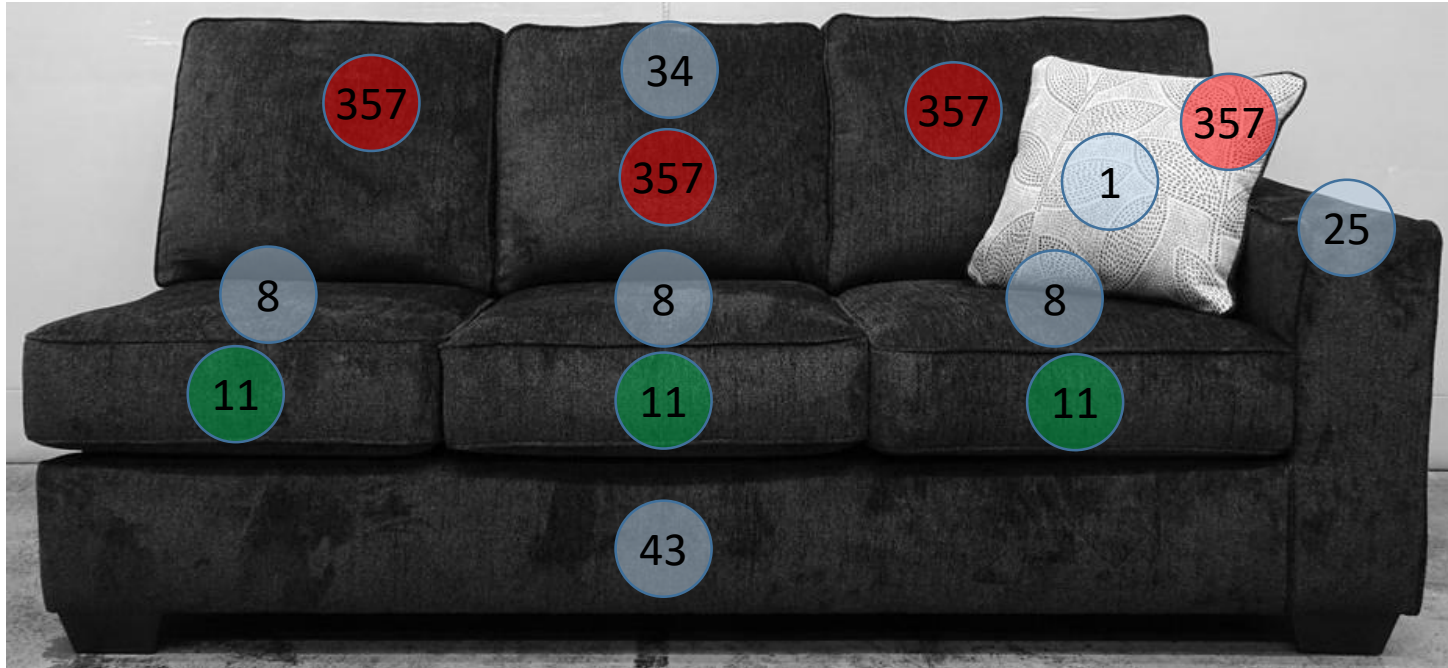

# 872-13-14-67

Call Out	Description
●	Blown Fiber
●	Cushion Chaise Pad - top Pad
●	Cushion Foam
●	KD Component
●	Cover

For more RPs' information, please see the following page.

**872 SECTIONAL  
DIMENSIONS  
2 PIECE  
CONFIGURATION**