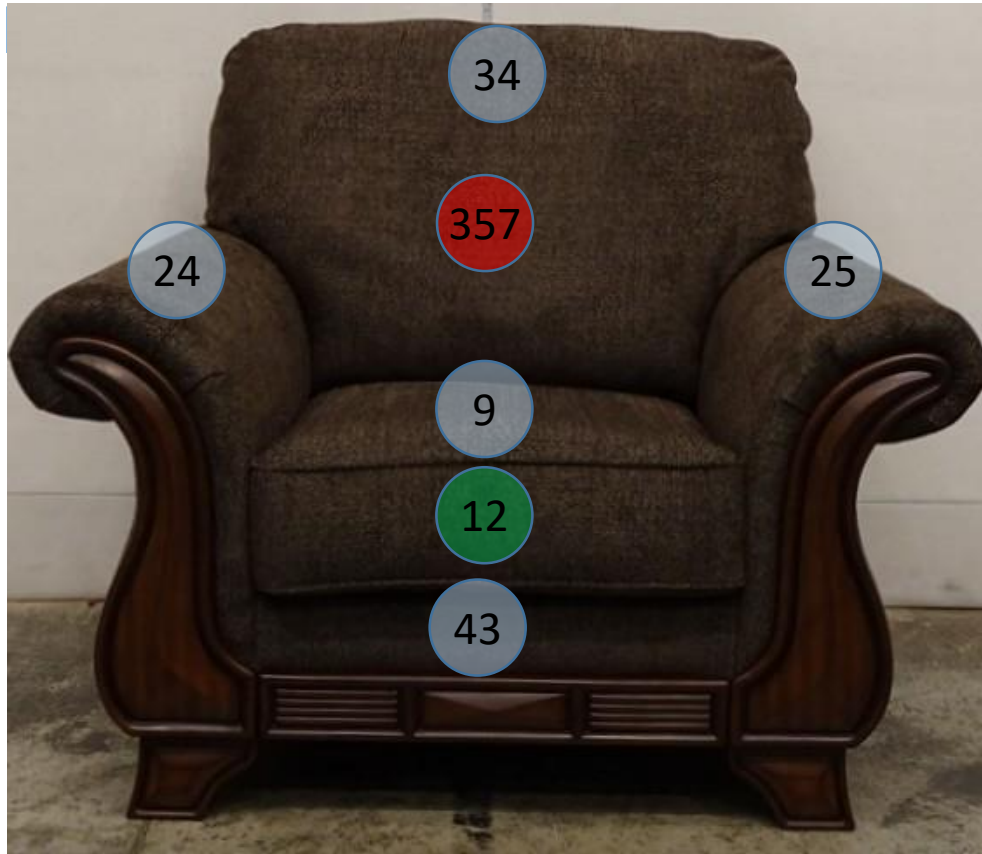

8550620

Call Out	Description
●	Blown Fiber
●	Cushion Chaise Pad - top Pad
●	Cushion Foam
●	KD Component
●	Cover