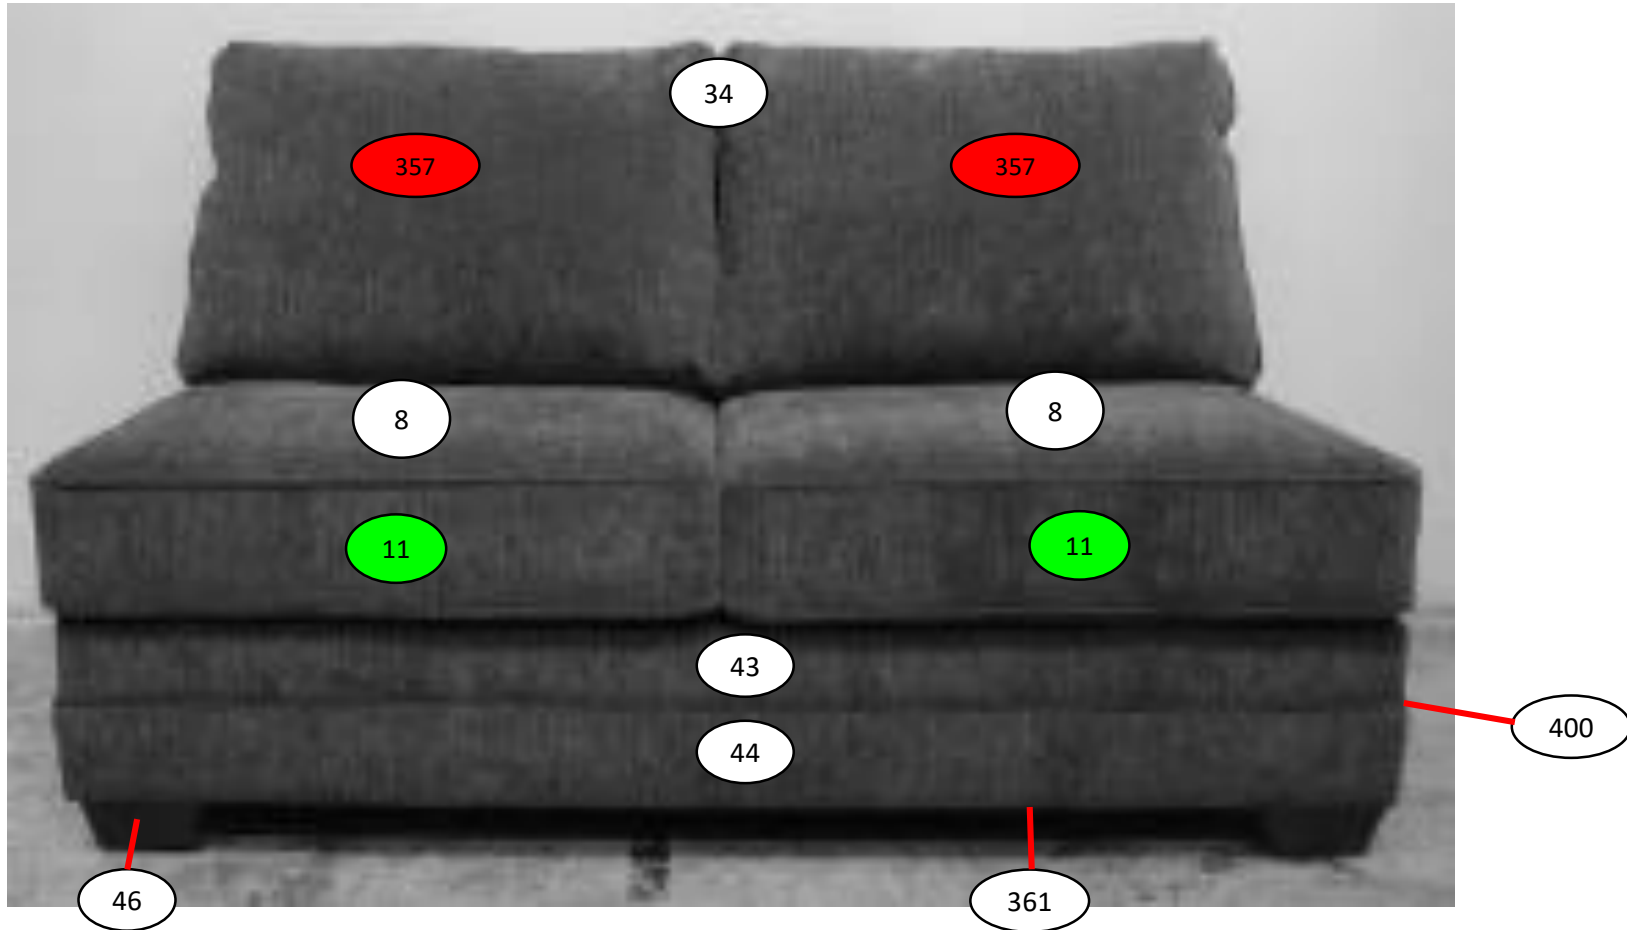

# 7260034

**GREEN  
CUSHION  
POLY**

**YELLOW  
CHAISE  
POLY**

**BLOWN FIBER**

433

499

170

# 726 SECTIONAL DIMENSIONS 3 PIECE CONFIGURATION