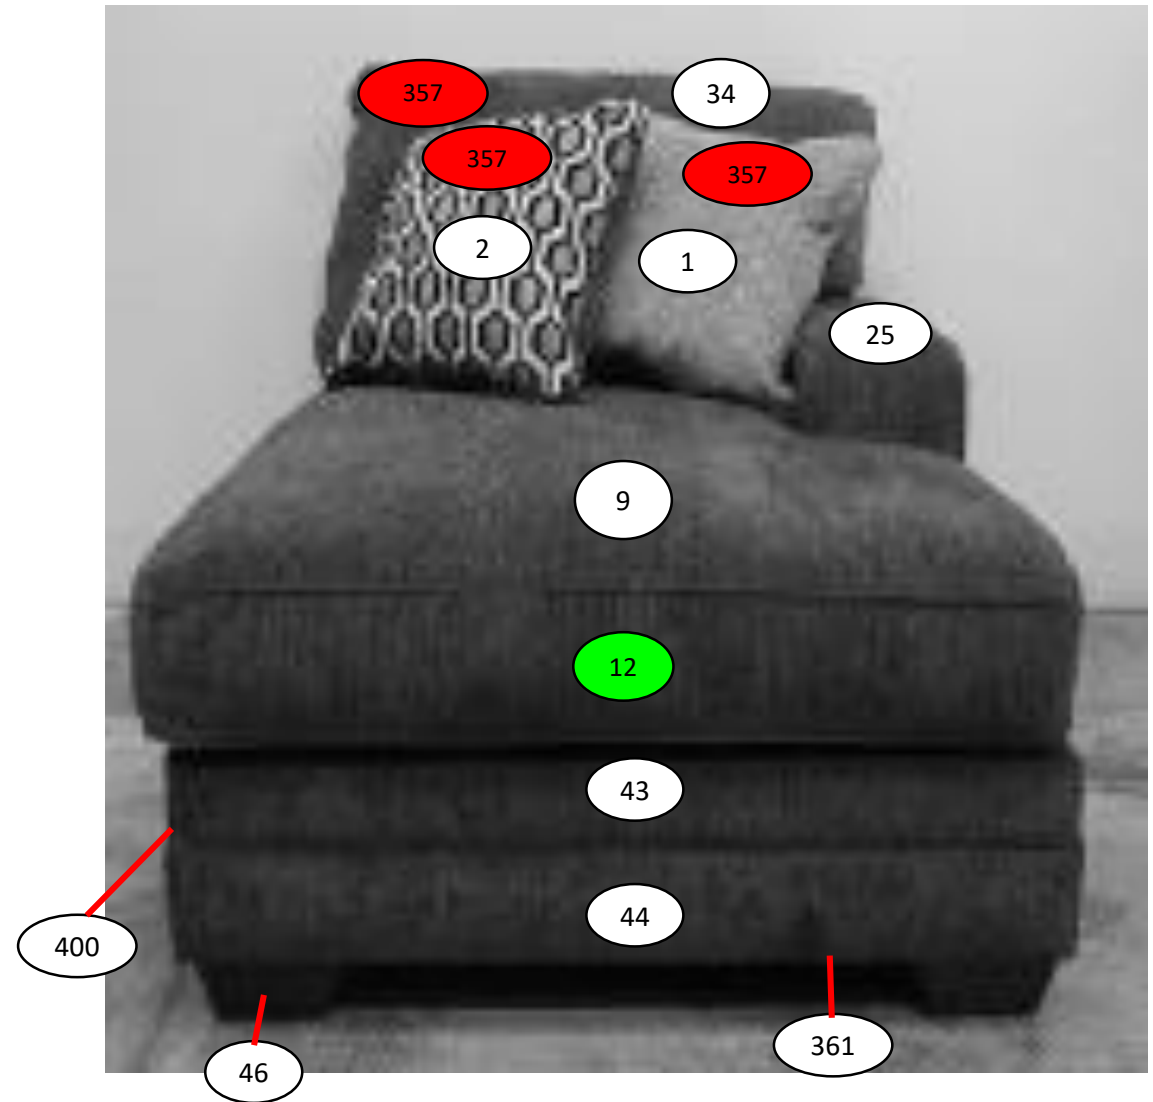

7260017

**GREEN
CUSHION
POLY**

**YELLOW
CHAISE
POLY**

BLOWN FIBER

433

499

170

726 SECTIONAL DIMENSIONS 3 PIECE CONFIGURATION