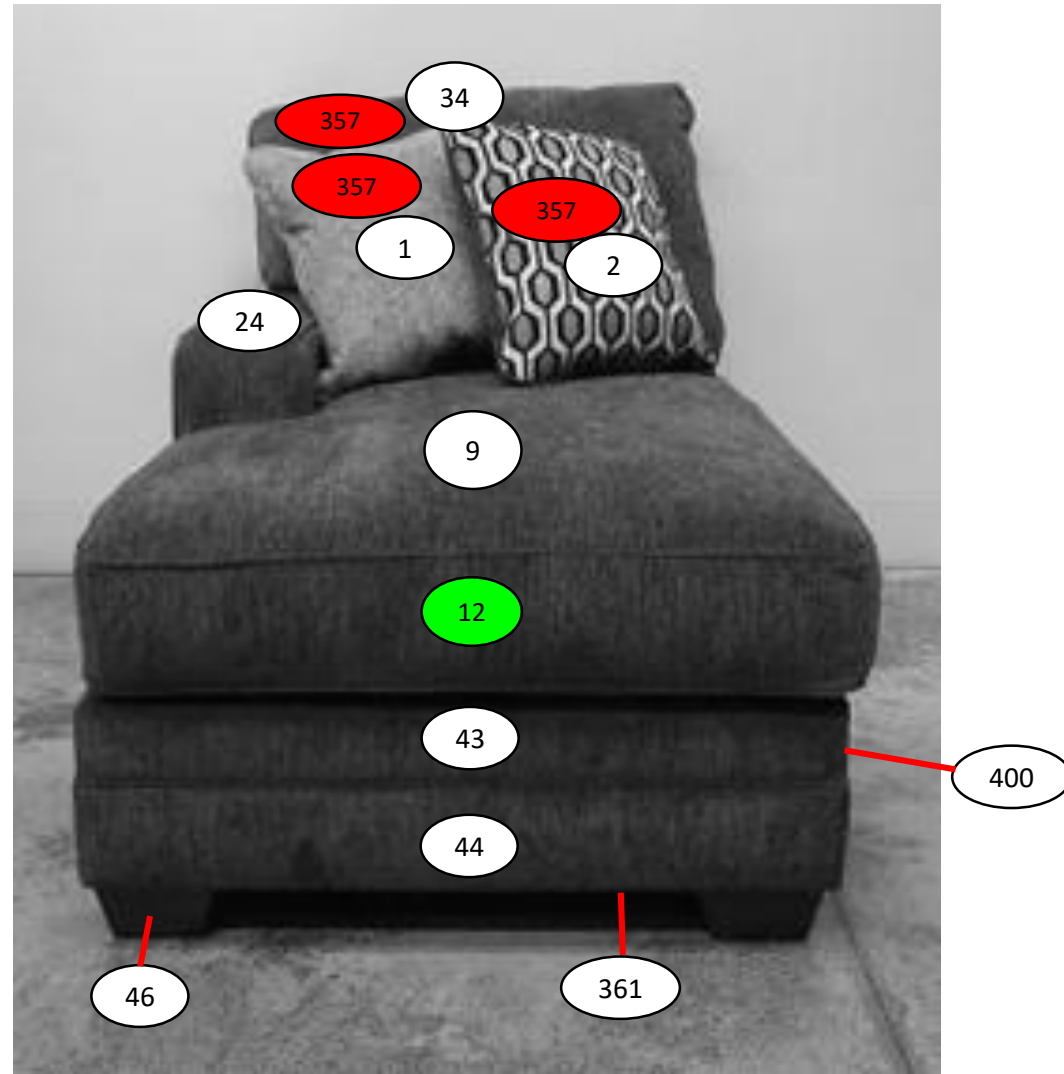

# 7260016

**GREEN  
CUSHION  
POLY**

**YELLOW  
CHAISE  
POLY**

**BLOWN FIBER**

433

499

170

# 726 SECTIONAL DIMENSIONS 3 PIECE CONFIGURATION