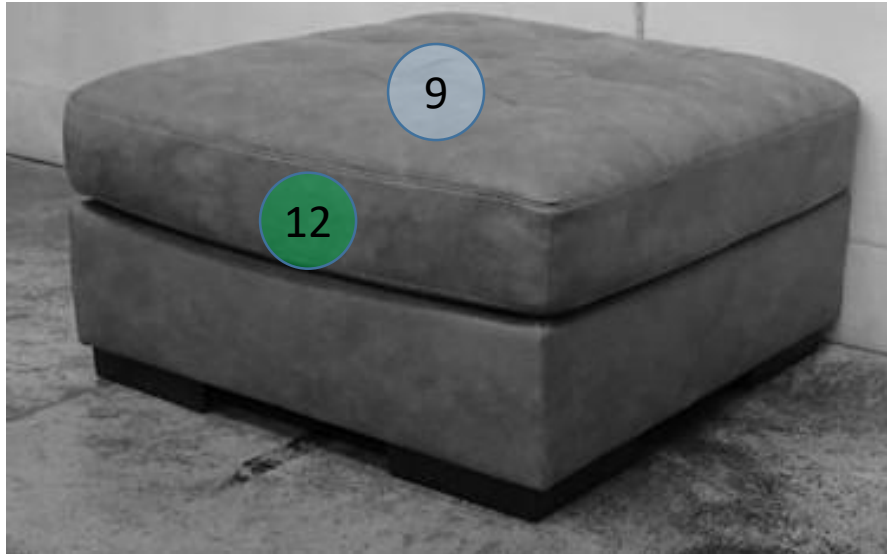

620-02-03-08

Call Out	Description
●	Blown Fiber
●	Cushion Chaise Pad - top Pad
●	Cushion Foam
●	KD Component
●	Cover

Signature
DESIGN
BY **ASHLEY**®

Signature
DESIGN
BY **ASHLEY**®