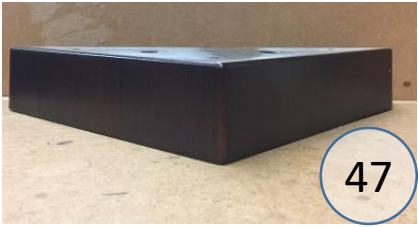

620-02-03-08

Call Out	Description
●	Blown Fiber
●	Cushion Chaise Pad - top Pad
●	Cushion Foam
●	KD Component
●	Cover

Signature
DESIGN
BY **ASHLEY**®

Signature
DESIGN
BY **ASHLEY**®