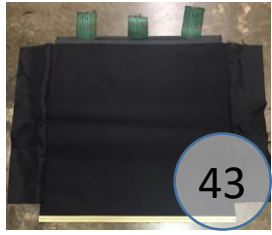

5610356

Call Out	Description
● (Red)	Blown Fiber
● (Yellow)	Cushion Chaise Pad - top Pad
● (Green)	Cushion Foam
● (Yellow)	KD Component
● (Blue)	Cover

For more RPs' information, please see the following page.

561
Sectional Dimensions
3 Piece Configuration