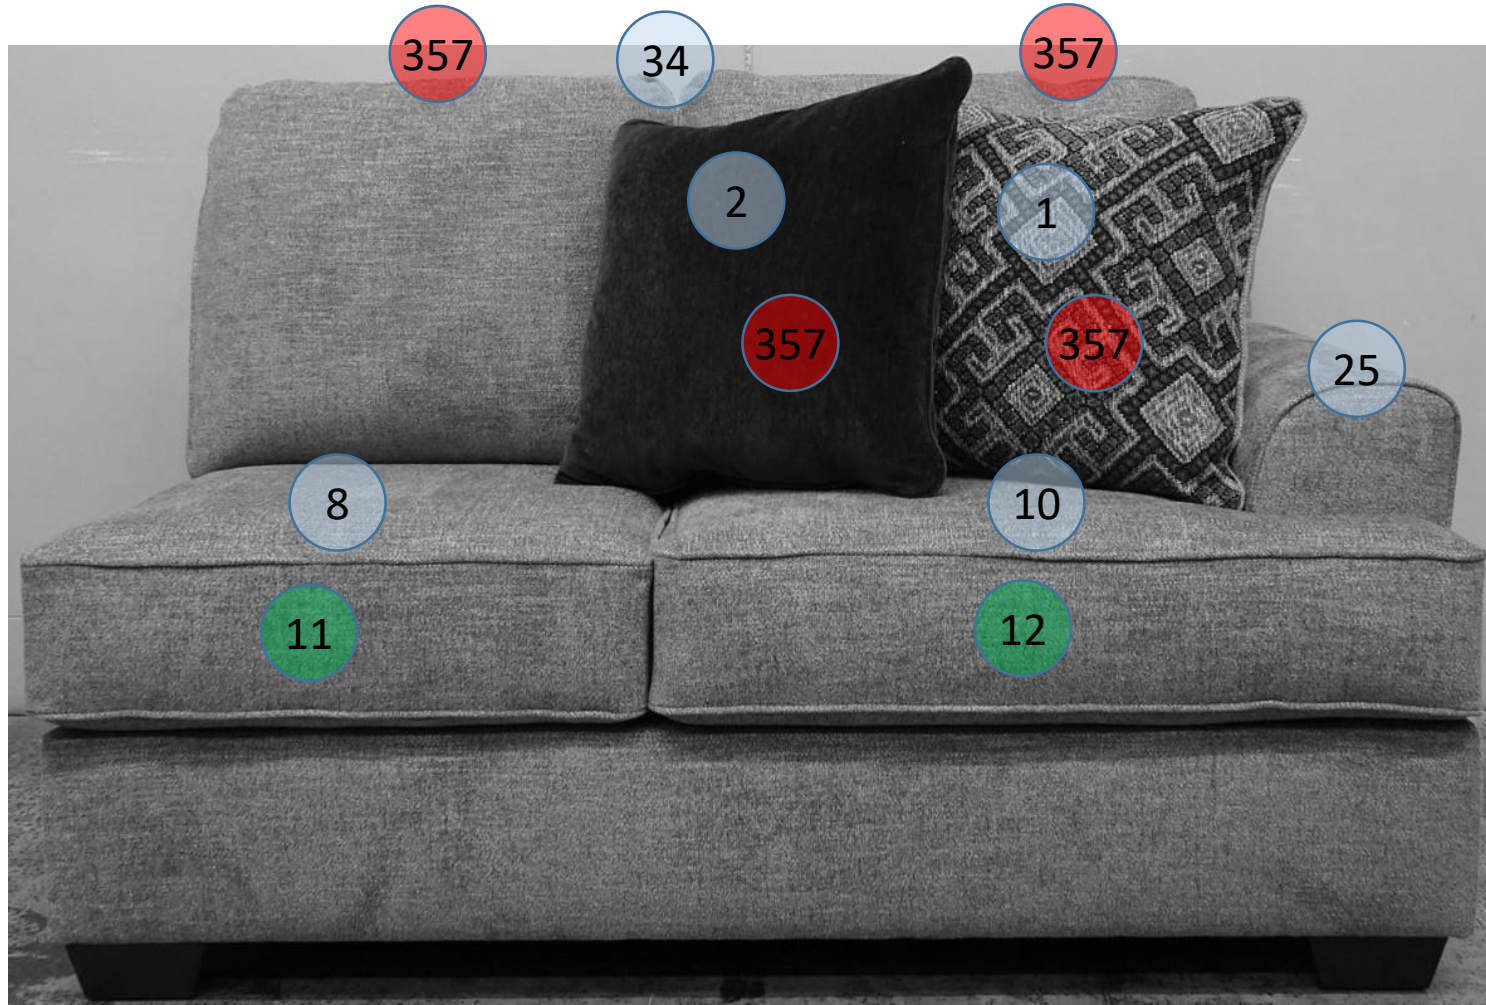

5610356

Call Out	Description
● (Red)	Blown Fiber
● (Yellow)	Cushion Chaise Pad - top Pad
● (Green)	Cushion Foam
● (Yellow)	KD Component
● (Blue)	Cover

For more RPs' information, please see the following page.

561
Sectional Dimensions
3 Piece Configuration