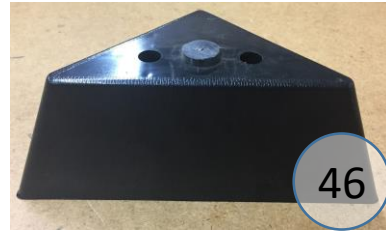

5610356

Call Out	Description
● (Red)	Blown Fiber
● (Yellow)	Cushion Chaise Pad - top Pad
● (Green)	Cushion Foam
● (Yellow)	KD Component
● (Blue)	Cover

For more RPs' information, please see the following page.

561
Sectional Dimensions
3 Piece Configuration