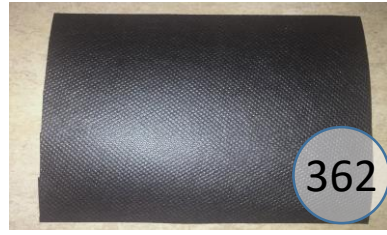

5610356

Call Out	Description
● (Red)	Blown Fiber
● (Yellow)	Cushion Chaise Pad - top Pad
● (Green)	Cushion Foam
● (Yellow)	KD Component
● (Blue)	Cover

For more RPs' information, please see the following page.

561
Sectional Dimensions
3 Piece Configuration