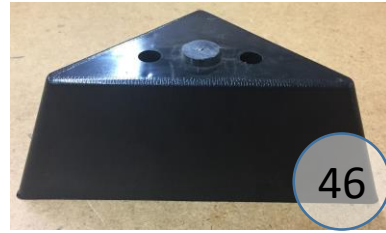

5610355

Call Out	Description
● (Red)	Blown Fiber
● (Yellow)	Cushion Chaise Pad - top Pad
● (Green)	Cushion Foam
● (Yellow)	KD Component
● (Blue)	Cover

For more RPs' information, please see the following page.

433

400

362

46

170

499

561
Sectional Dimensions
3 Piece Configuration