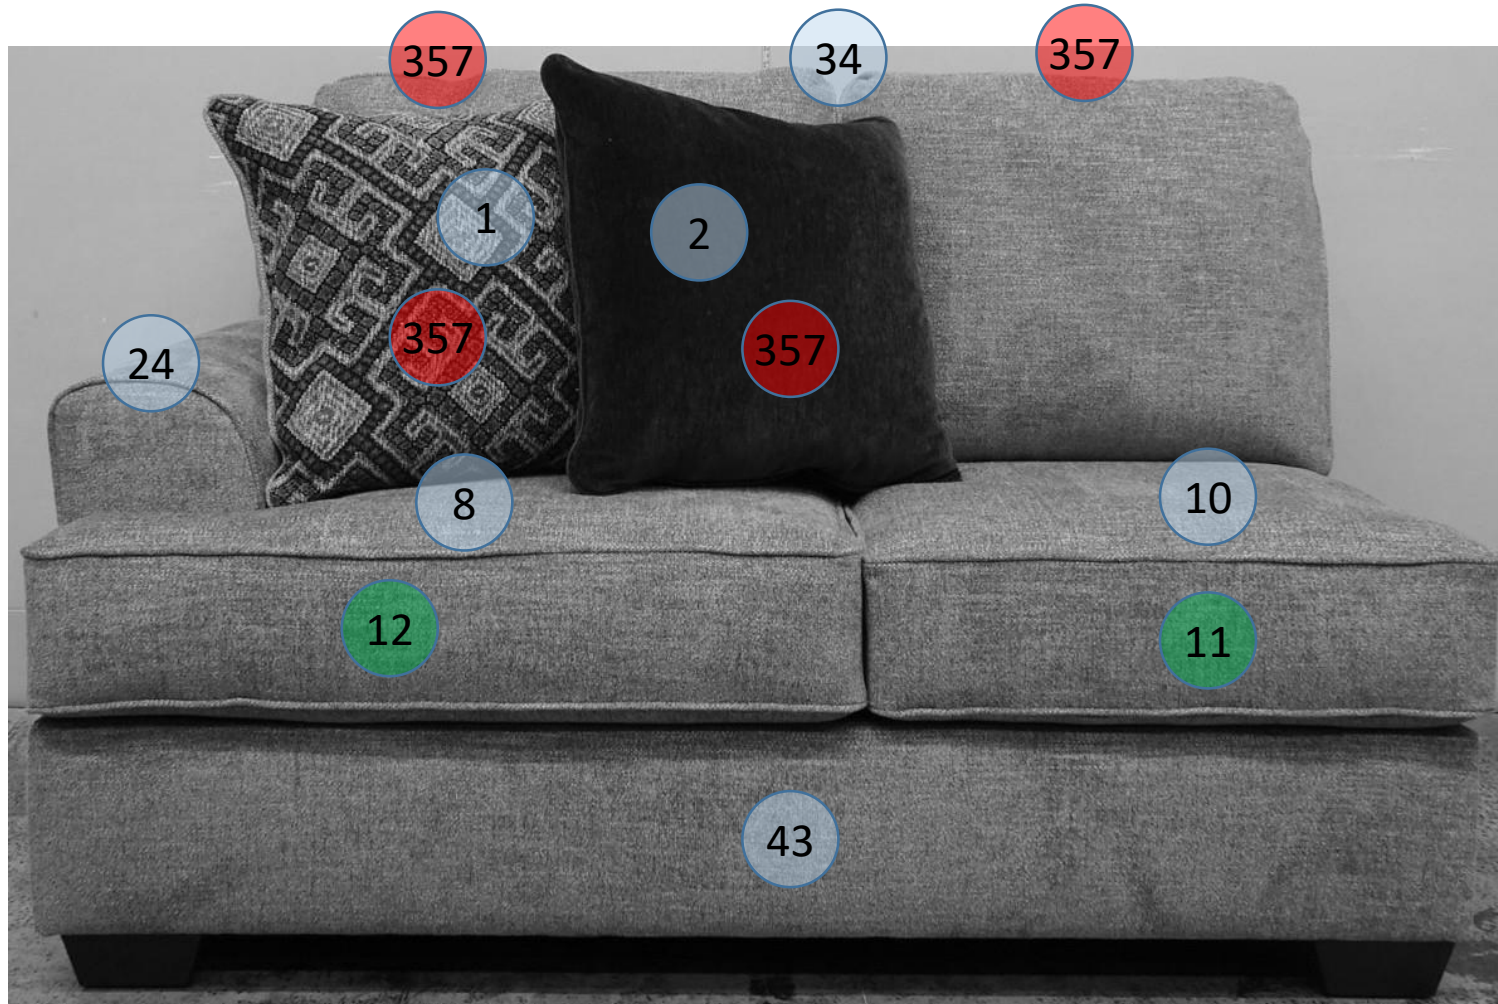

5610355

Call Out	Description
● (Red)	Blown Fiber
● (Yellow)	Cushion Chaise Pad - top Pad
● (Green)	Cushion Foam
● (Yellow)	KD Component
● (Blue)	Cover

For more RPs' information, please see the following page.

433

400

362

46

170

499

561
Sectional Dimensions
3 Piece Configuration