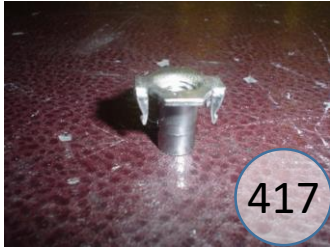

# 5610349

Call Out	Description
● (Red)	Blown Fiber
● (Yellow)	Cushion Chaise Pad - top Pad
● (Green)	Cushion Foam
● (Yellow)	KD Component
● (Blue)	Cover

For more RPs' information, please see the following page.

433

417

400

362

46

499

170

561  
Sectional Dimensions  
3 Piece Configuration