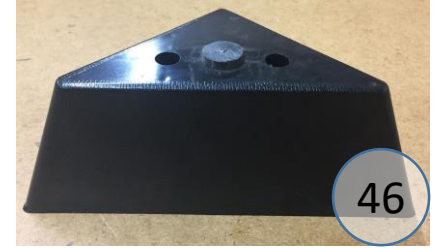

# 5610349

Call Out	Description
● (Red)	Blown Fiber
● (Yellow)	Cushion Chaise Pad - top Pad
● (Green)	Cushion Foam
● (Yellow)	KD Component
● (Blue)	Cover

For more RPs' information, please see the following page.

433

417

400

362

46

499

170

561  
Sectional Dimensions  
3 Piece Configuration