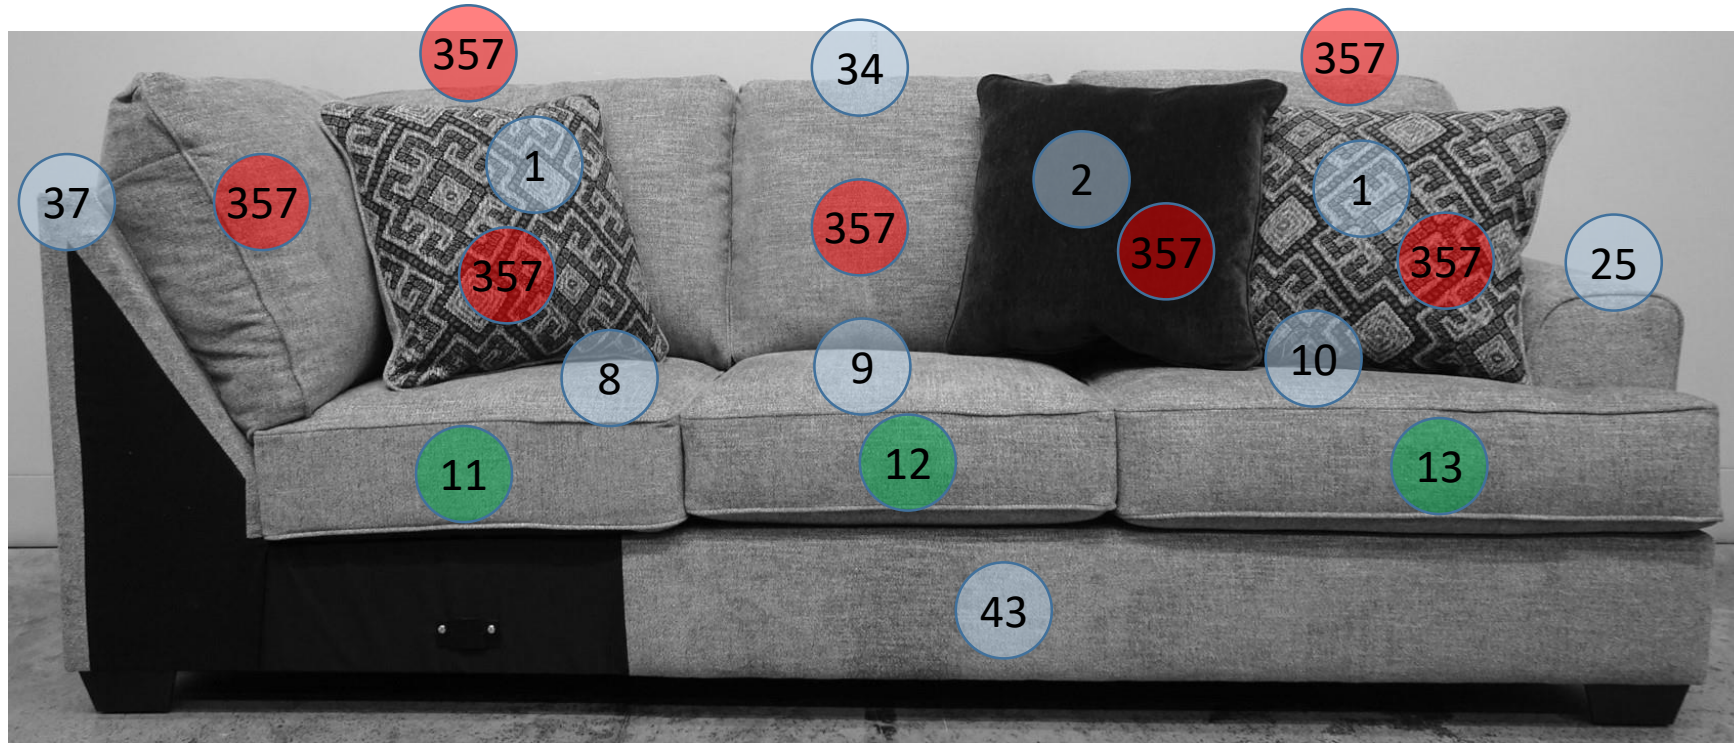

# 5610349

Call Out	Description
● (Red)	Blown Fiber
● (Yellow)	Cushion Chaise Pad - top Pad
● (Green)	Cushion Foam
● (Yellow)	KD Component
● (Blue)	Cover

For more RPs' information, please see the following page.

433

417

400

362

46

499

170

561  
Sectional Dimensions  
3 Piece Configuration