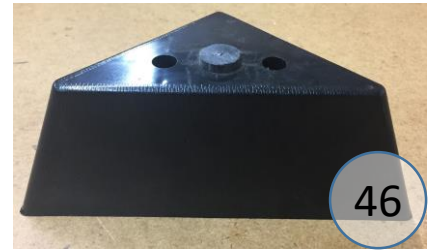

433

417

400

362

46

499

170