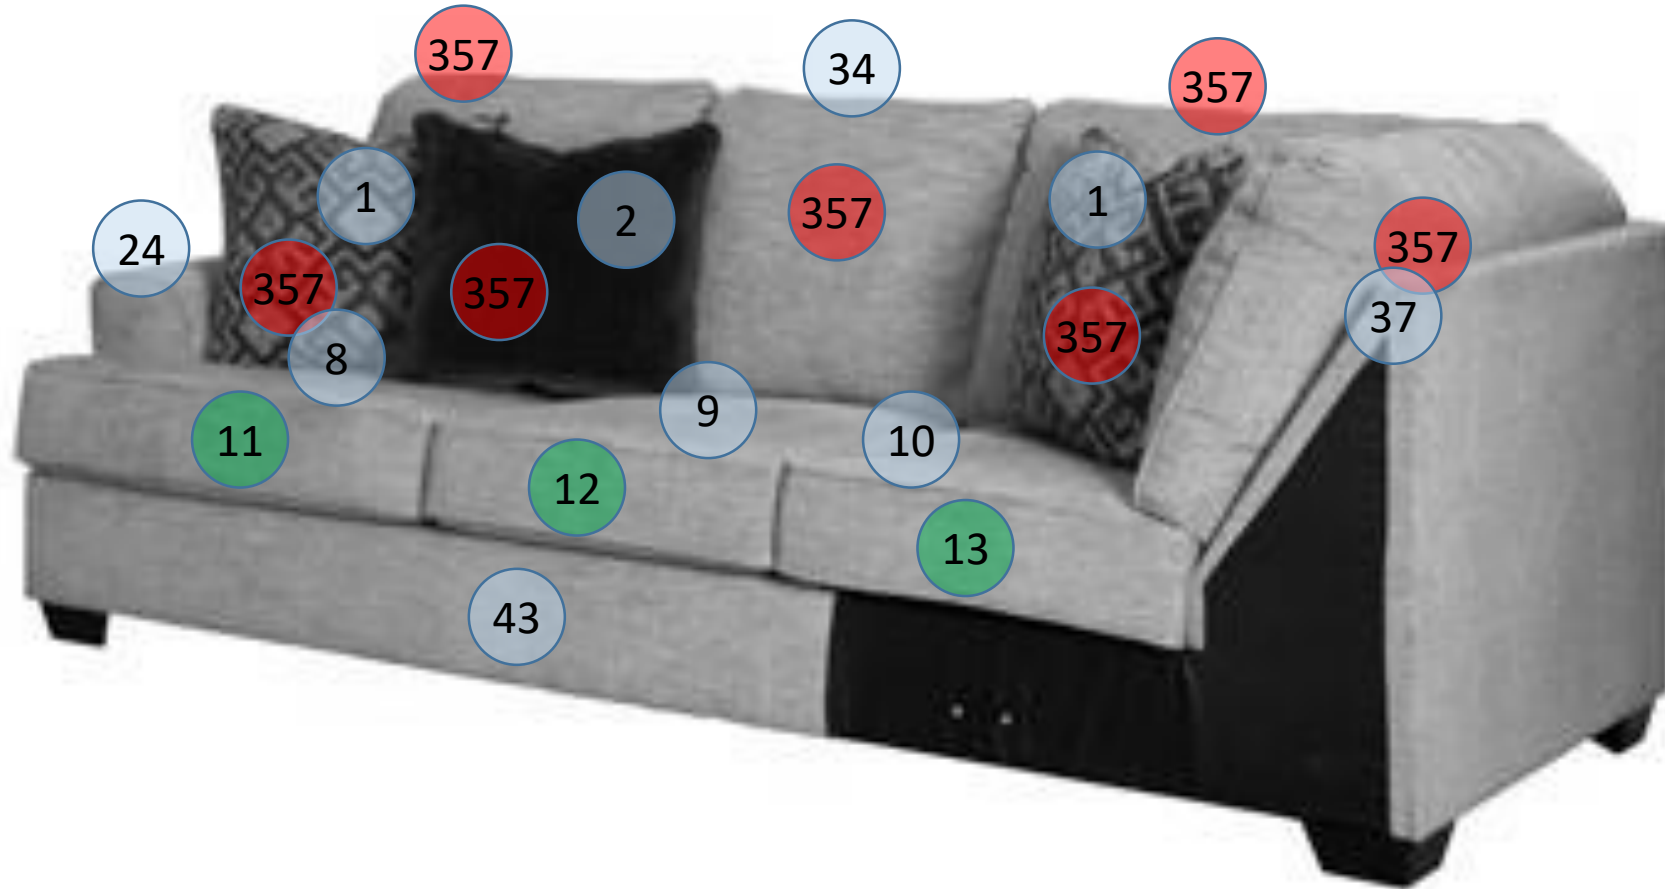

5610348

| Call Out | Description |
|------------|------------------------------|
| ● (Red) | Blown Fiber |
| ● (Yellow) | Cushion Chaise Pad - top Pad |
| ● (Green) | Cushion Foam |
| ● (Yellow) | KD Component |
| ● (Blue) | Cover |

561
Sectional Dimensions
3 Piece Configuration