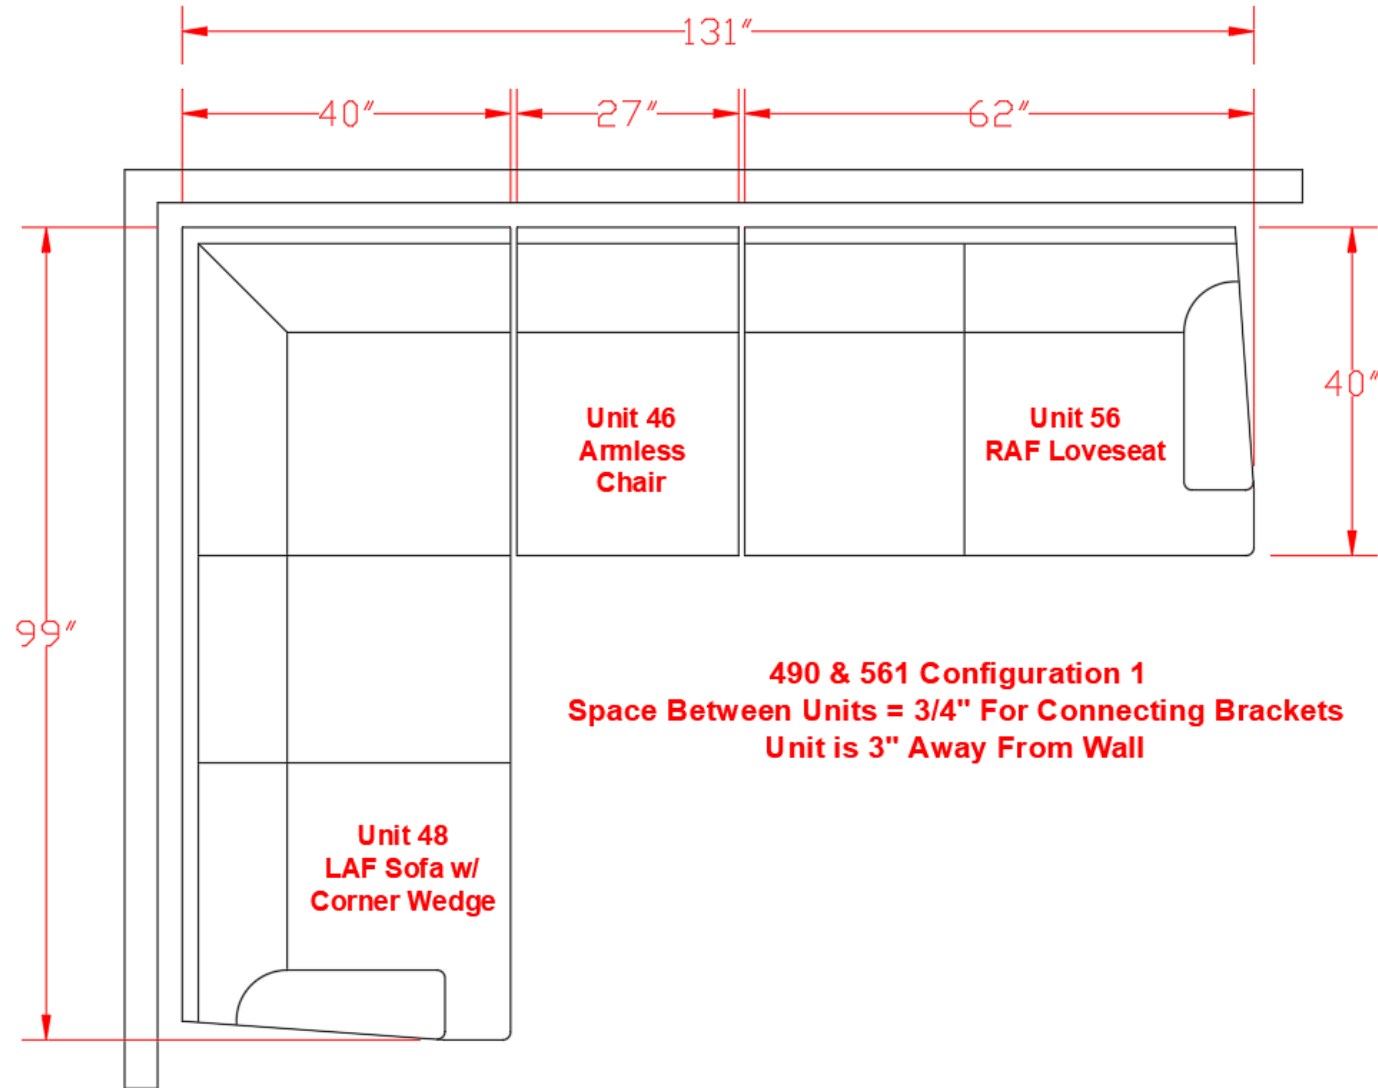

5610346

Call Out	Description
	Blown Fiber
	Cushion Chaise Pad - top Pad
	Cushion Foam
	KD Component
	Cover

For more RPs' information, please see the following page.

499

400

362

46

561
Sectional Dimensions
3 Piece Configuration

561
Sectional Dimensions
3 Piece Configuration