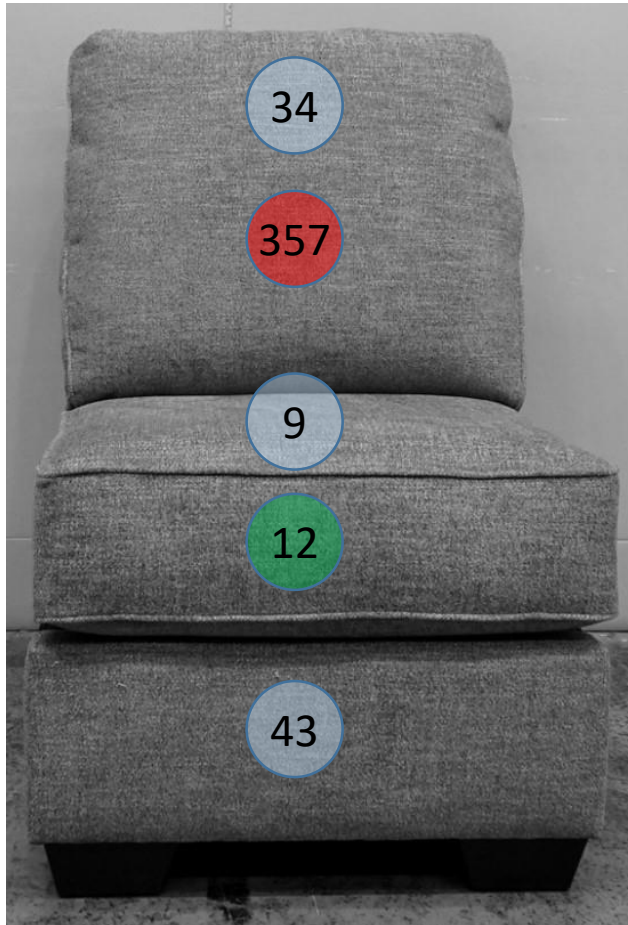

5610346

Call Out	Description
	Blown Fiber
	Cushion Chaise Pad - top Pad
	Cushion Foam
	KD Component
	Cover

For more RPs' information, please see the following page.

499

400

362

46

561
Sectional Dimensions
3 Piece Configuration

561
Sectional Dimensions
3 Piece Configuration