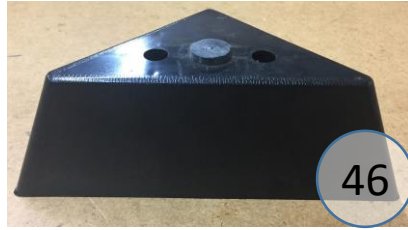

5610346

Call Out	Description
	Blown Fiber
	Cushion Chaise Pad - top Pad
	Cushion Foam
	KD Component
	Cover

For more RPs' information, please see the following page.

499

400

362

46

561
Sectional Dimensions
3 Piece Configuration

561
Sectional Dimensions
3 Piece Configuration