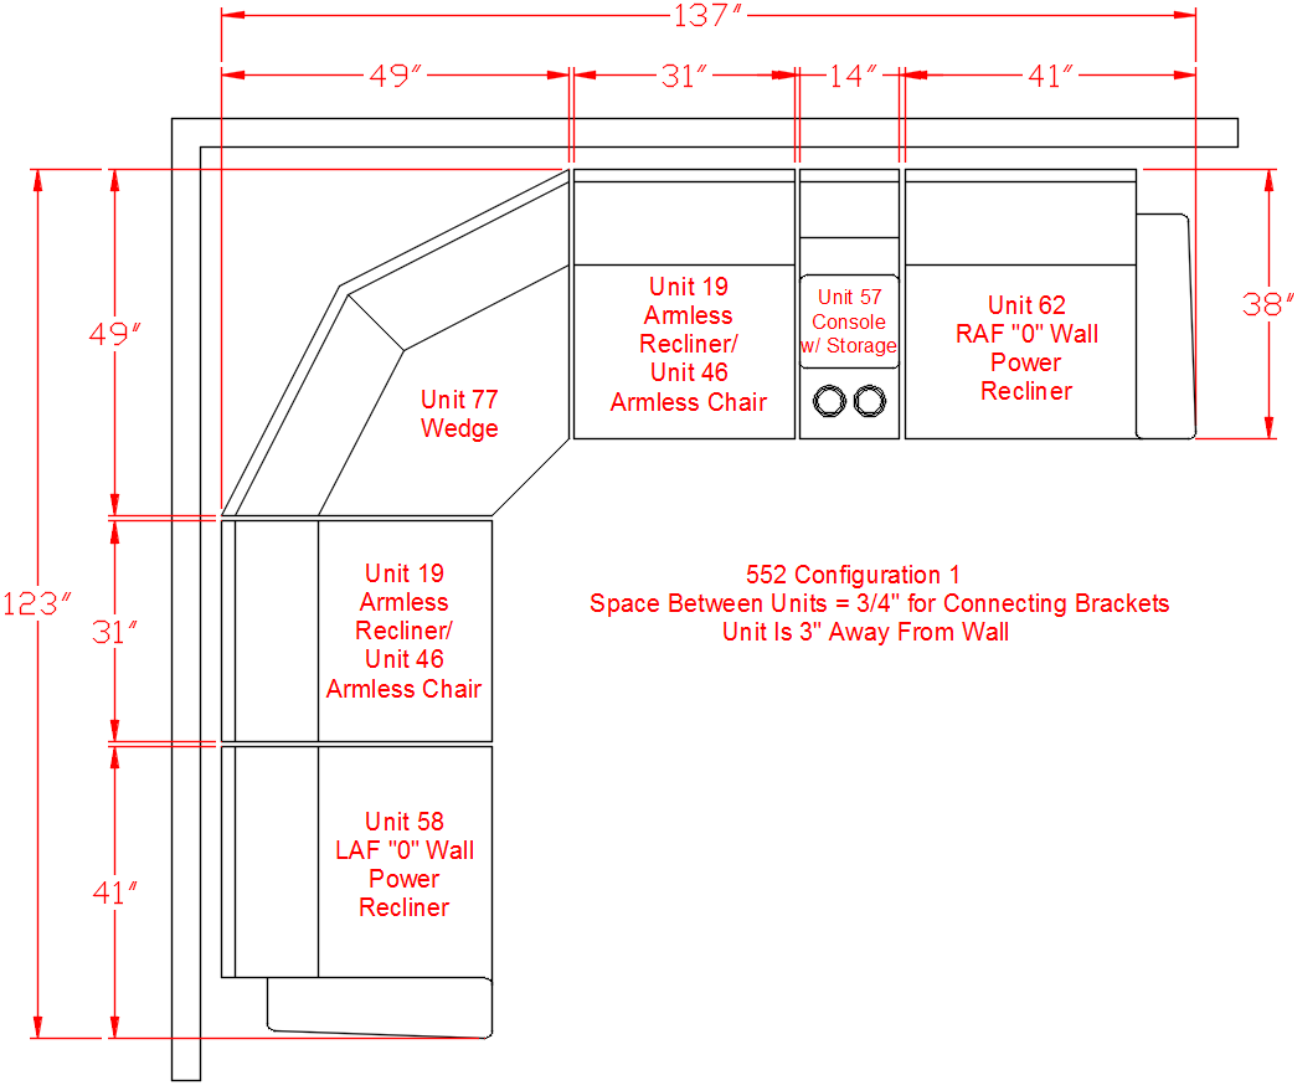

5520319

Call Out	Description
●	Blown Fiber
●	Cushion Chaise Pad - top Pad
●	Cushion Foam
●	KD Component
●	Cover

For more RPs' information, please see the following page.

552 SECTIONAL
DIMENSIONS
6 PIECE
CONFIGURATION

552 SECTIONAL
DIMENSIONS
6 PIECE
CONFIGURATION