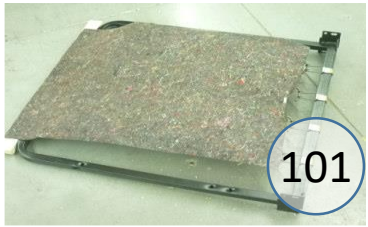

5520319

Call Out	Description
●	Blown Fiber
●	Cushion Chaise Pad - top Pad
●	Cushion Foam
●	KD Component
●	Cover

For more RPs' information, please see the following page.

552 SECTIONAL
DIMENSIONS
6 PIECE
CONFIGURATION

552 SECTIONAL
DIMENSIONS
6 PIECE
CONFIGURATION