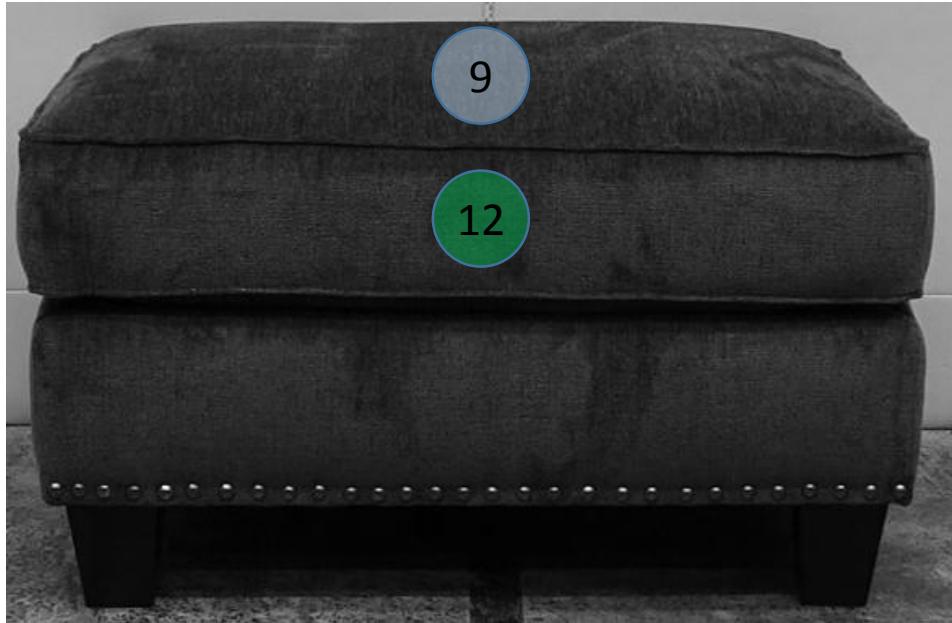

4300114

| Call Out | Description |
|----------|------------------------------|
| ● | Blown Fiber |
| ● | Cushion Chaise Pad - top Pad |
| ● | Cushion Foam |
| ● | KD Component |
| ● | Cover |

For more RPs' information, please see the following page.