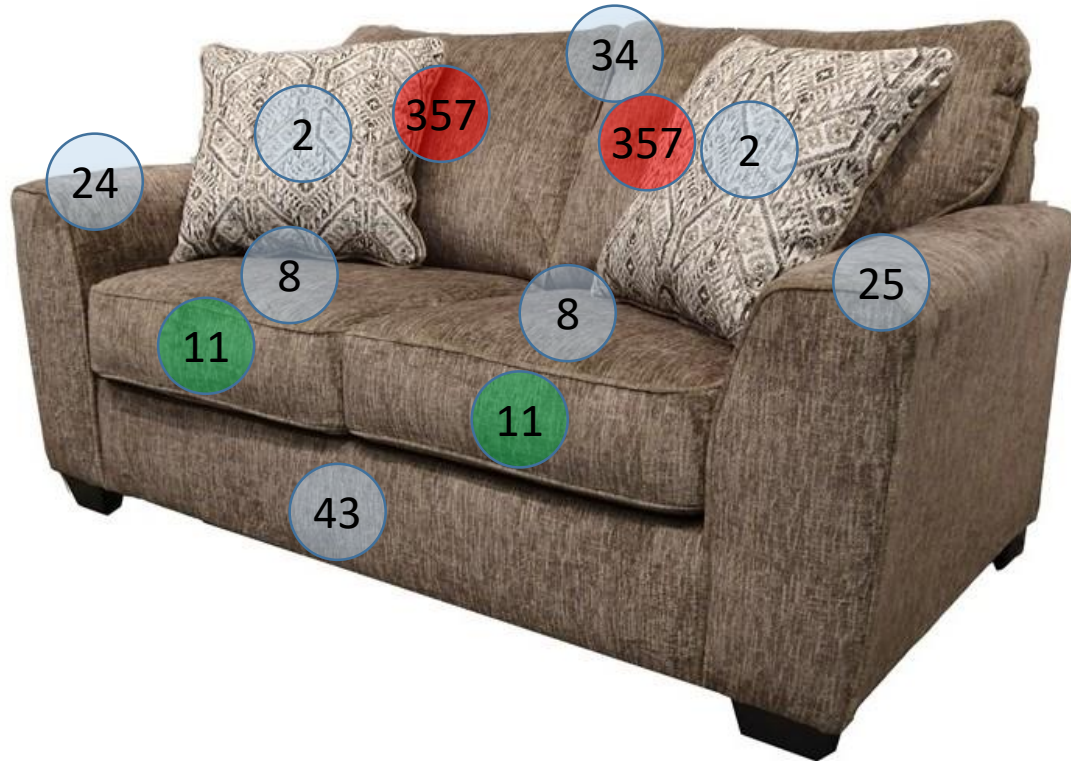

4000235

Call Out	Description
●	Blown Fiber
●	Cushion Chaise Pad - top Pad
●	Cushion Foam
●	KD Component
●	Cover

46

362

433

170