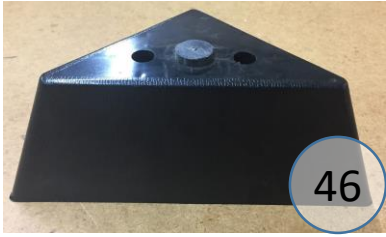

4000235

Call Out	Description
●	Blown Fiber
●	Cushion Chaise Pad - top Pad
●	Cushion Foam
●	KD Component
●	Cover

46

362

433

170