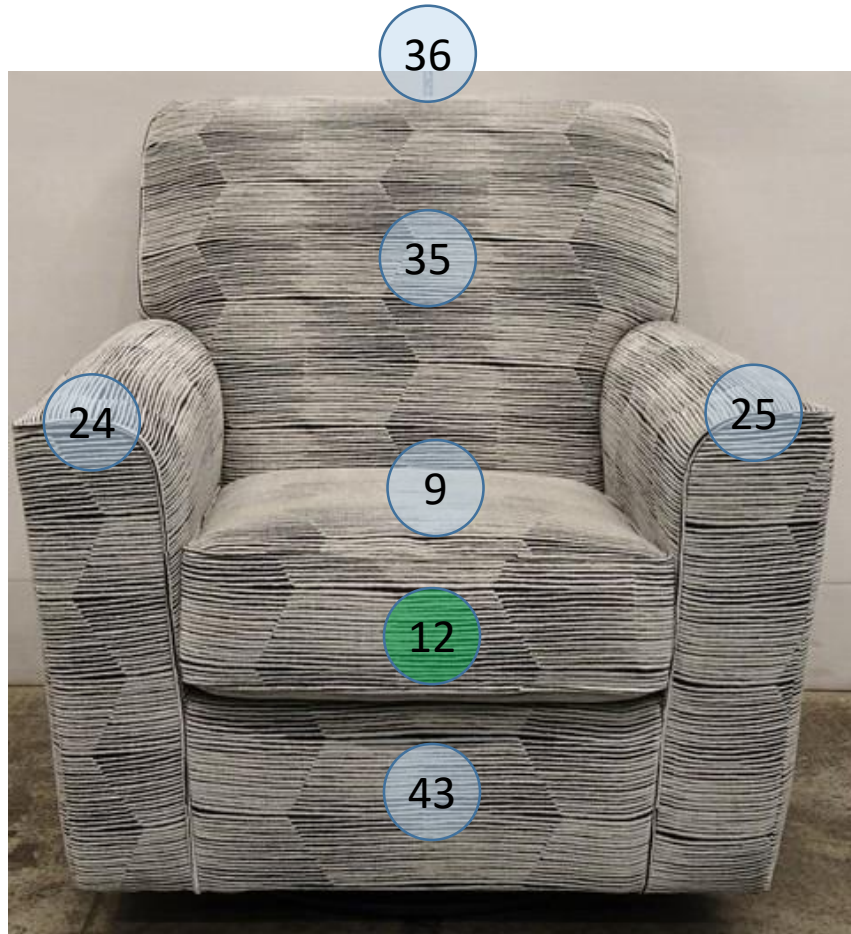

3900142

Call Out	Description
●	Blown Fiber
●	Cushion Chaise Pad - top Pad
●	Cushion Foam
●	KD Component
●	Cover