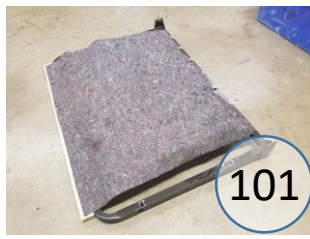

365-04-05-52

Call Out	Description
● (Red)	Blown Fiber
● (Yellow)	Cushion Chaise Pad - top Pad
● (Green)	Cushion Foam
● (Yellow)	KD Component
● (Light Blue)	Cover

For more RPs' information, please see the following page.