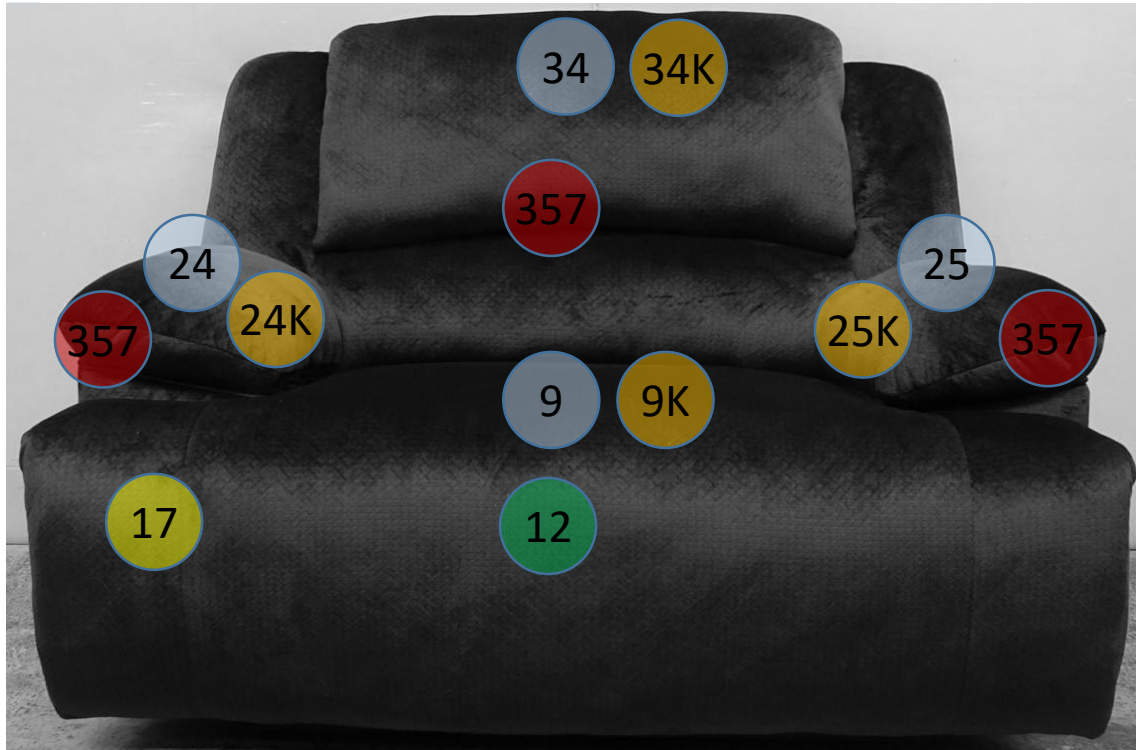

365-04-05-52

Call Out	Description
● (Red)	Blown Fiber
● (Yellow)	Cushion Chaise Pad - top Pad
● (Green)	Cushion Foam
● (Yellow)	KD Component
● (Light Blue)	Cover

For more RPs' information, please see the following page.

101

418

396

425

108

105

134