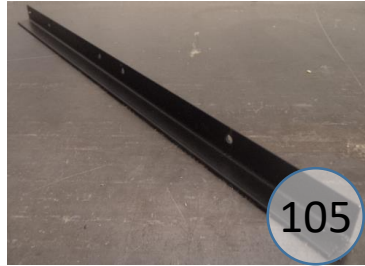

101

418

396

425

108

105

134