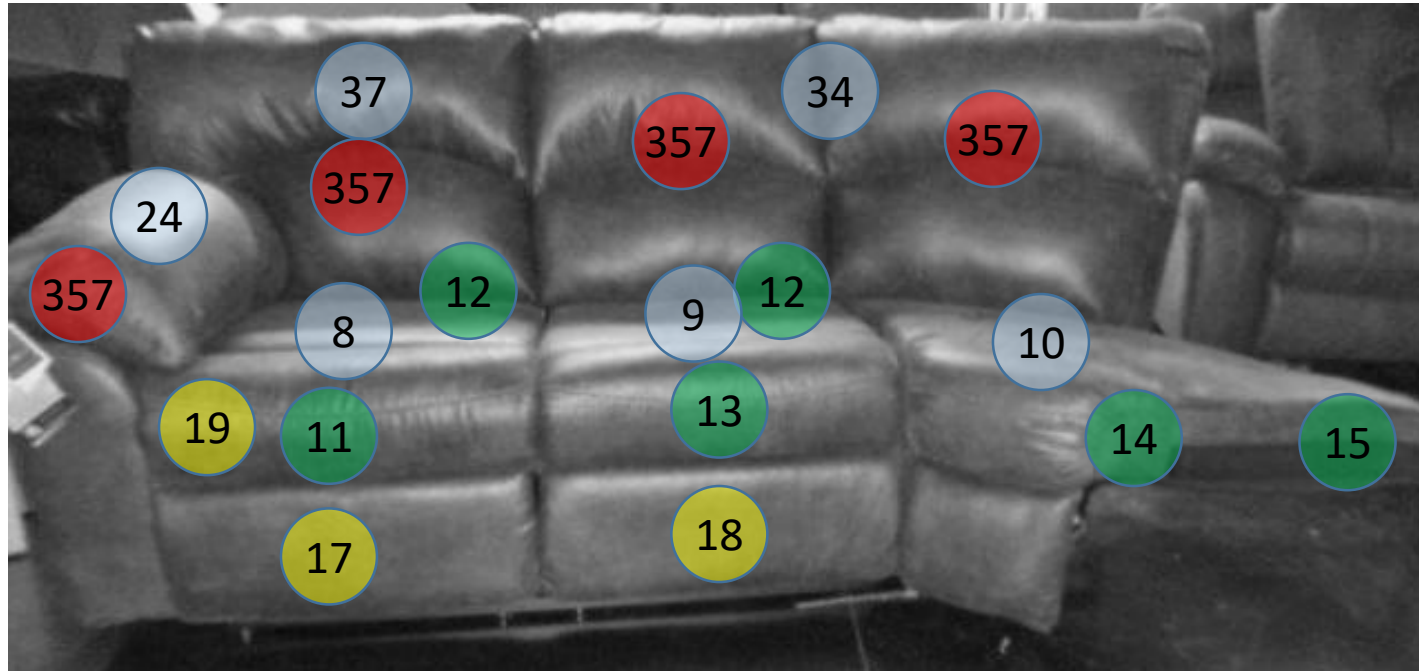

2780248

Call Out	Description
● 357	Blown Fiber
● 17, 18, 19	Cushion Chaise Pad - top Pad
● 11, 12, 13, 14, 15	Cushion Foam
● 8, 9, 10, 24, 34, 37	Cover

For more RPs' information, please see the following page.

425

396

361

108

365

101

438

105

134

434

418

**278 SECTIONAL
DIMENSIONS
2 PIECE
CONFIGURATION**