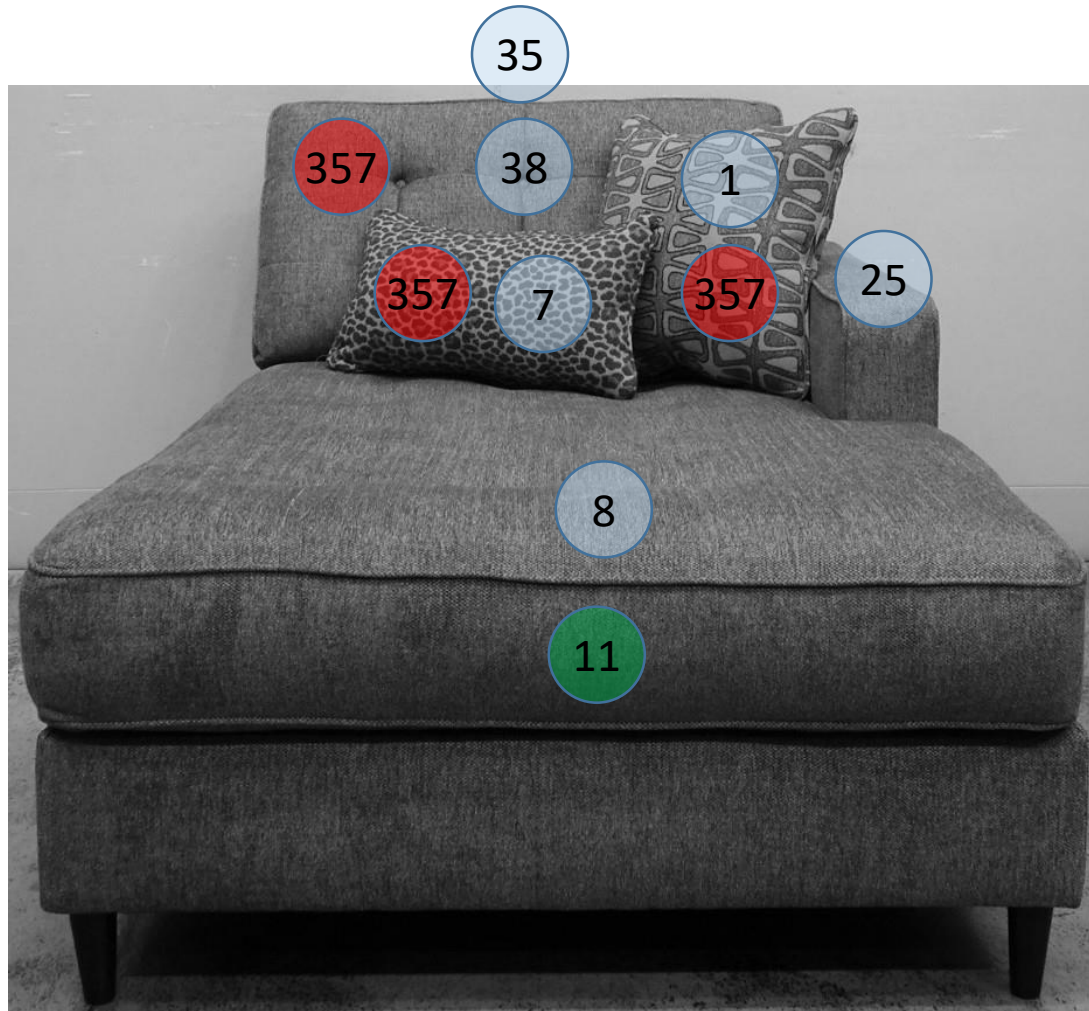

2500317

Call Out	Description
●	Blown Fiber
●	Cushion Chaise Pad - top Pad
●	Cushion Foam
●	KD Component
●	Cover

For more RPs' information, please see the following page.

250
Sectional Dimensions
2 Piece Configuration