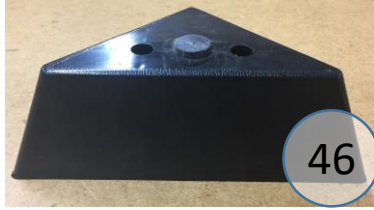

# 1960477

Call Out	Description
●	Blown Fiber
●	Cushion Chaise Pad - top Pad
●	Cushion Foam
●	KD Component
●	Cover

For more RPs' information, please see the following page.

43

400

363

444

46