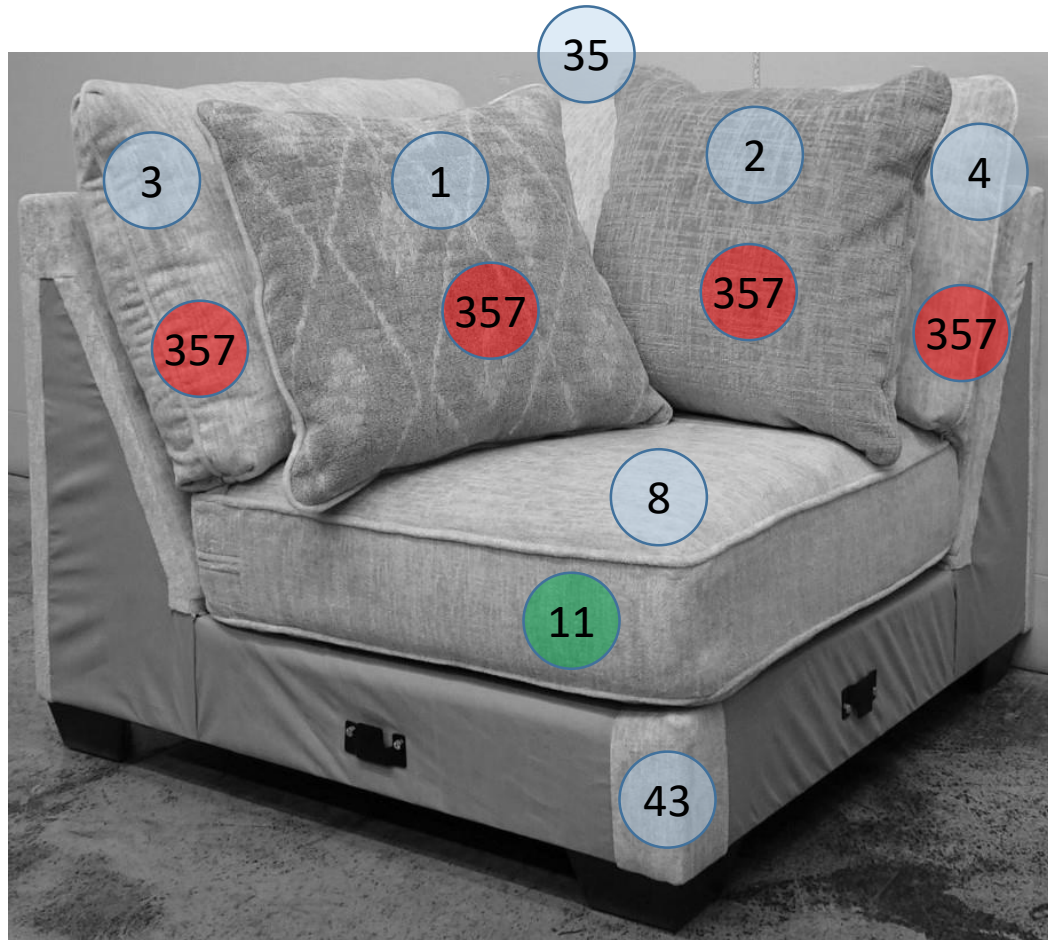

# 1960477

Call Out	Description
●	Blown Fiber
●	Cushion Chaise Pad - top Pad
●	Cushion Foam
●	KD Component
●	Cover

For more RPs' information, please see the following page.

43

400

363

444

46

# 196 SECTIONAL DIMENSIONS

## 5 PIECE