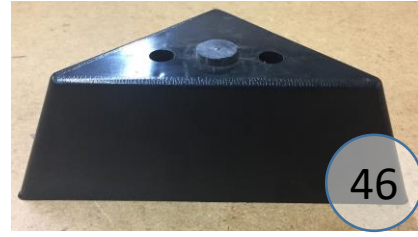

1960467

Call Out	Description
●	Blown Fiber
●	Cushion Chaise Pad - top Pad
●	Cushion Foam
●	KD Component
●	Cover

For more RPs' information, please see the following page.

196 SECTIONAL DIMENSIONS

5 PIECE

CONFIGURATION