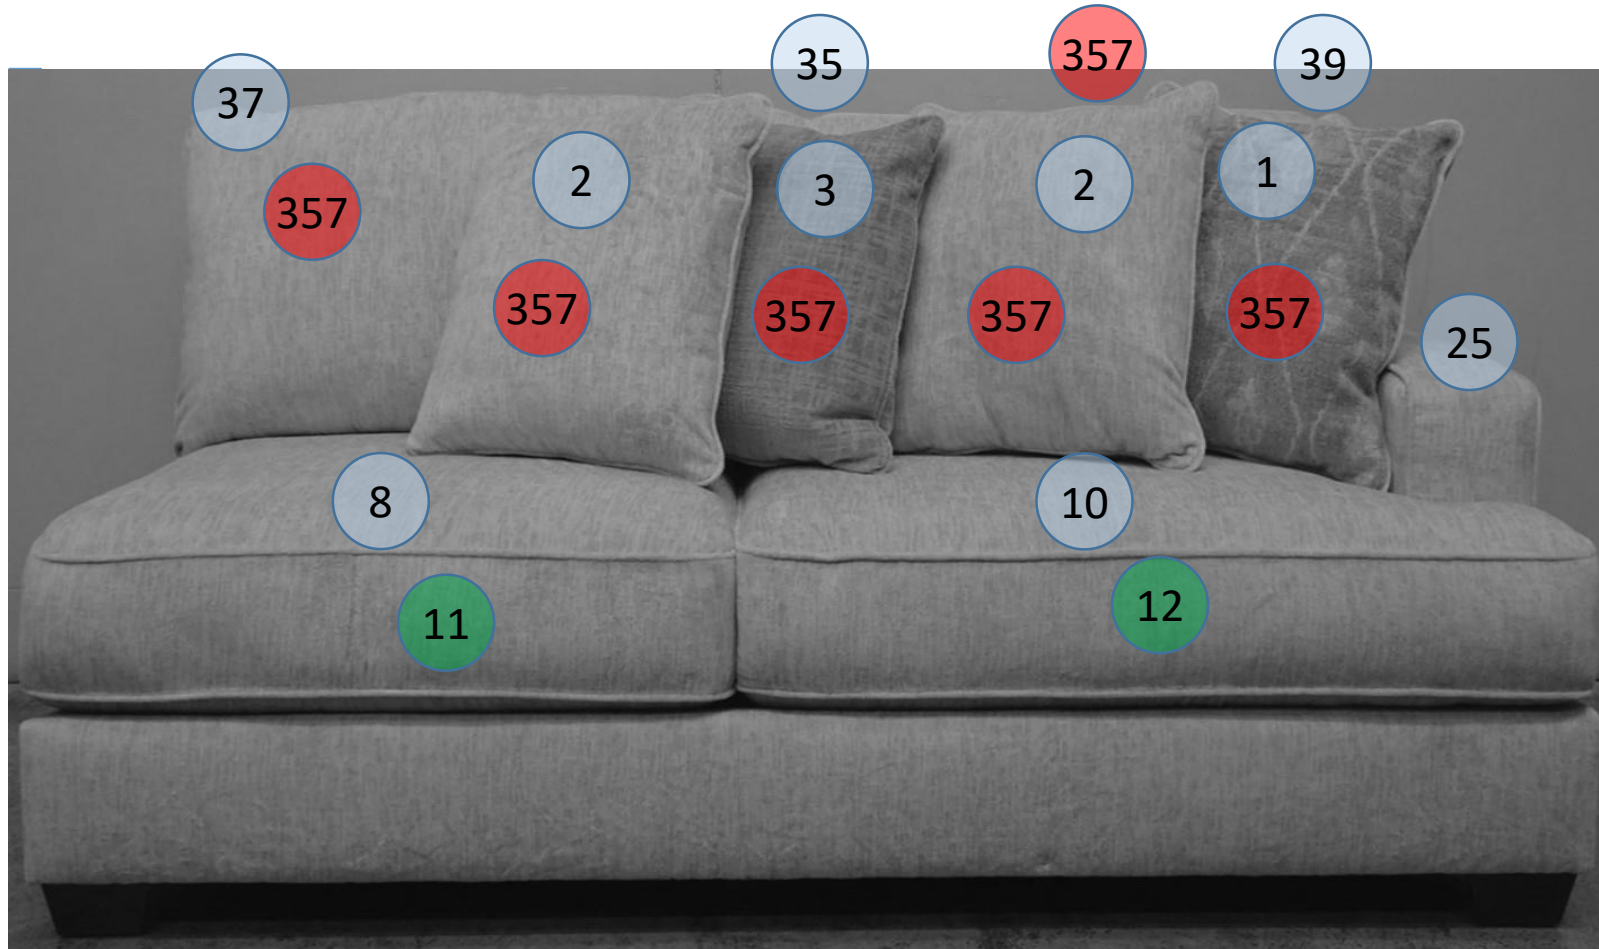

1960467

Call Out	Description
●	Blown Fiber
●	Cushion Chaise Pad - top Pad
●	Cushion Foam
●	KD Component
●	Cover

For more RPs' information, please see the following page.

196 SECTIONAL DIMENSIONS

5 PIECE

CONFIGURATION