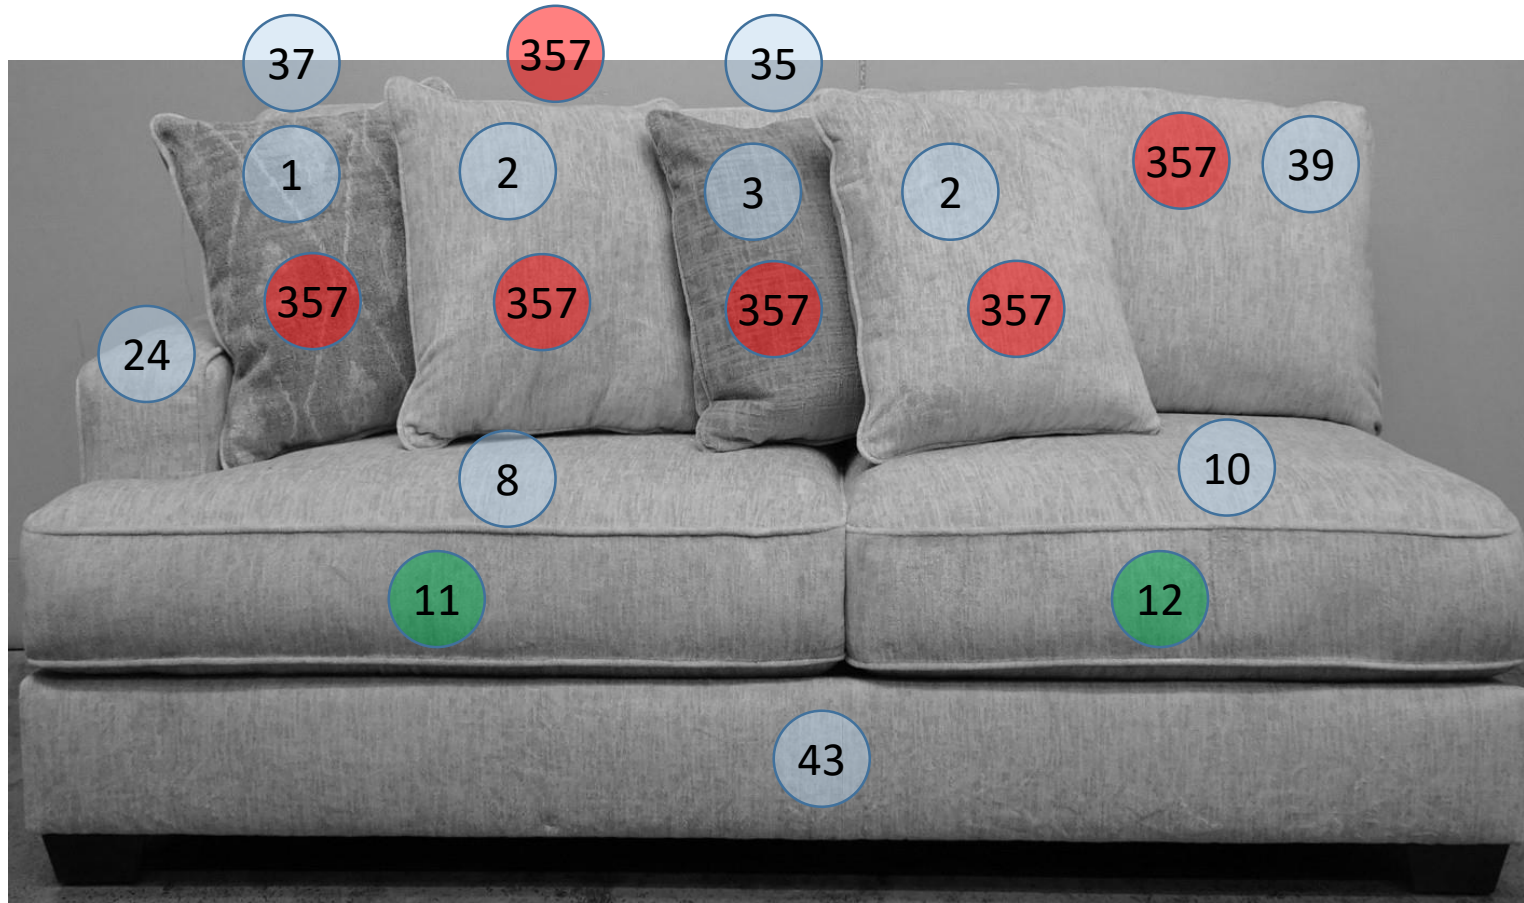

# 1960466

Call Out	Description
● (Red)	Blown Fiber
● (Yellow)	Cushion Chaise Pad - top Pad
● (Green)	Cushion Foam
● (Yellow)	KD Component
● (Blue)	Cover

For more RPs' information, please see the following page.

# 196 SECTIONAL DIMENSIONS

## 5 PIECE