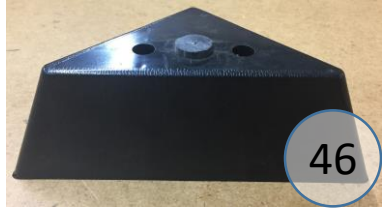

1960446

Call Out	Description
●	Blown Fiber
●	Cushion Chaise Pad - top Pad
●	Cushion Foam
●	KD Component
●	Cover

For more RPs' information, please see the following page.

196 SECTIONAL DIMENSIONS

5 PIECE

CONFIGURATION