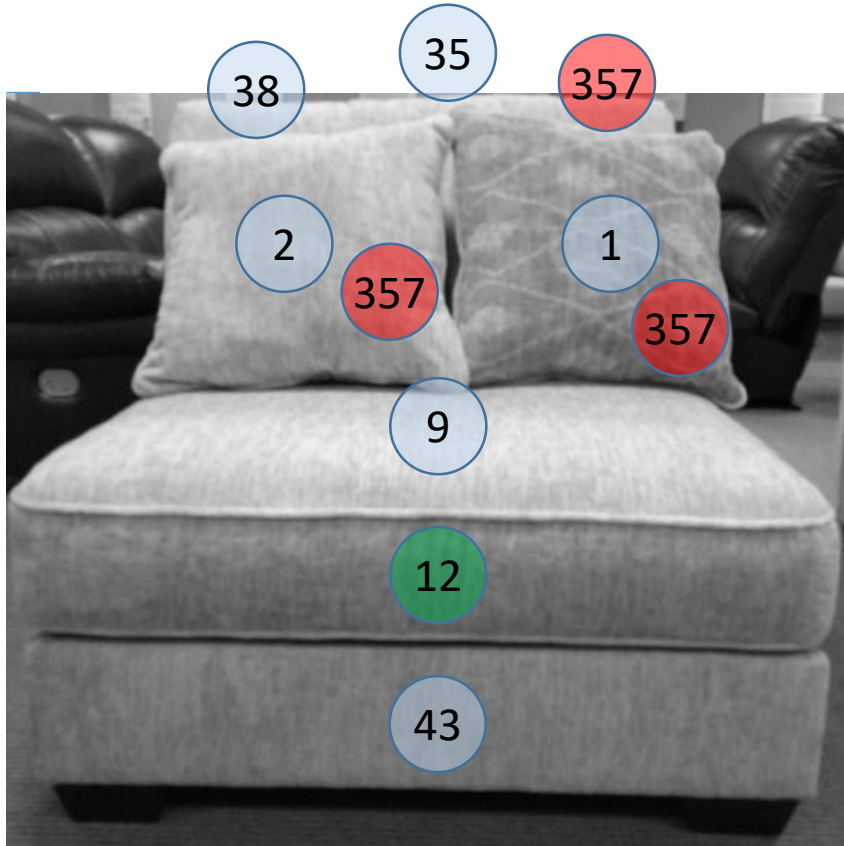

1960446

Call Out	Description
●	Blown Fiber
●	Cushion Chaise Pad - top Pad
●	Cushion Foam
●	KD Component
●	Cover

For more RPs' information, please see the following page.

196 SECTIONAL DIMENSIONS

5 PIECE

CONFIGURATION