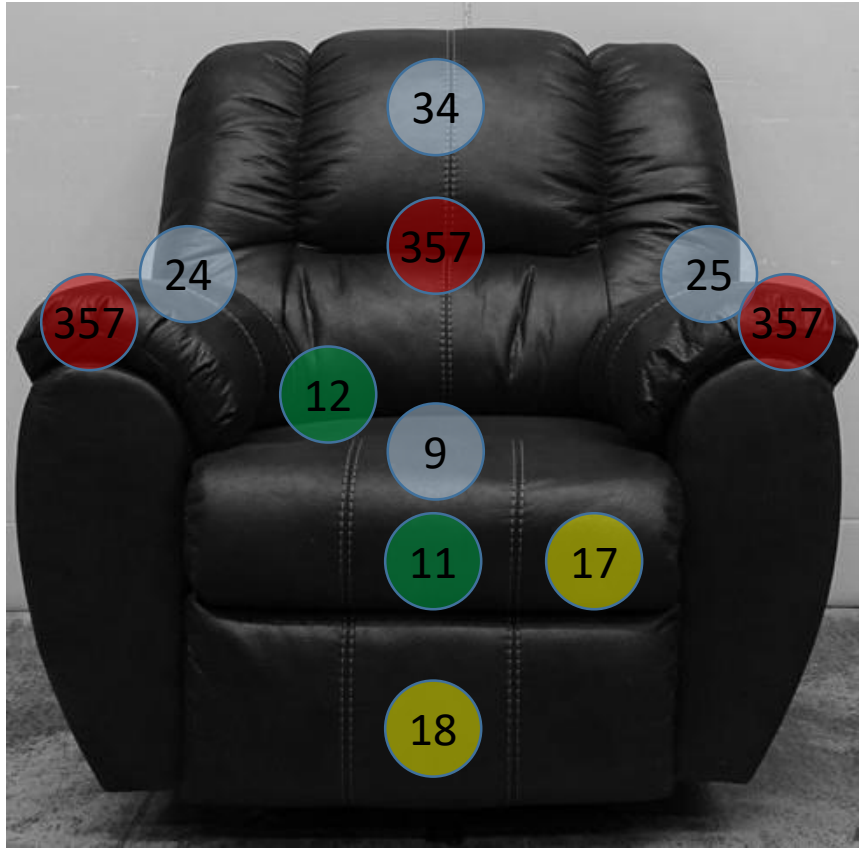

103-01-02-25

Call Out	Description
● (Red)	Blown Fiber
● (Yellow)	Cushion Chaise Pad - top Pad
● (Green)	Cushion Foam
● (Orange)	KD Component
● (Light Blue)	Cover

For more RPs' information, please see the following page.