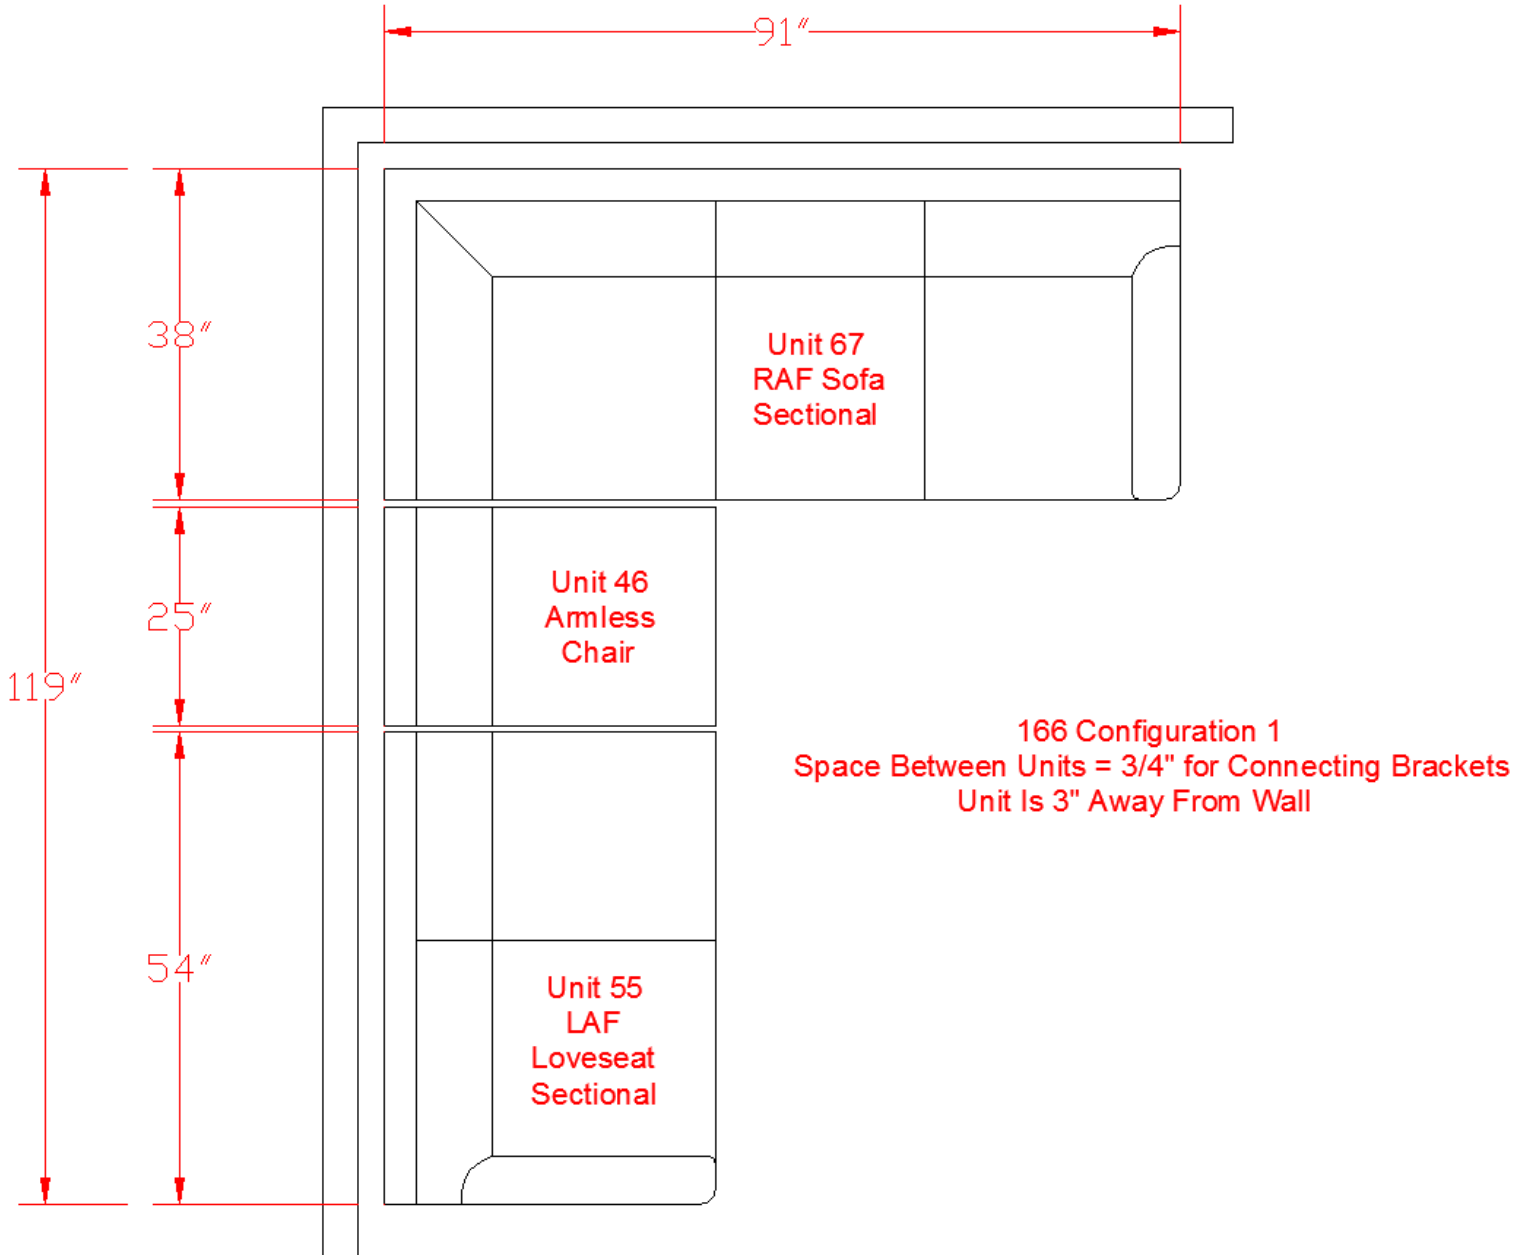

# 166 SECTIONAL DIMENSIONS 3 PIECE CONFIGURATION

# 166 SECTIONAL DIMENSIONS 3 PIECE CONFIGURATION

166 Configuration 2  
Space Between Units = 3/4" for Connecting Brackets  
Unit Is 3" Away From Wall