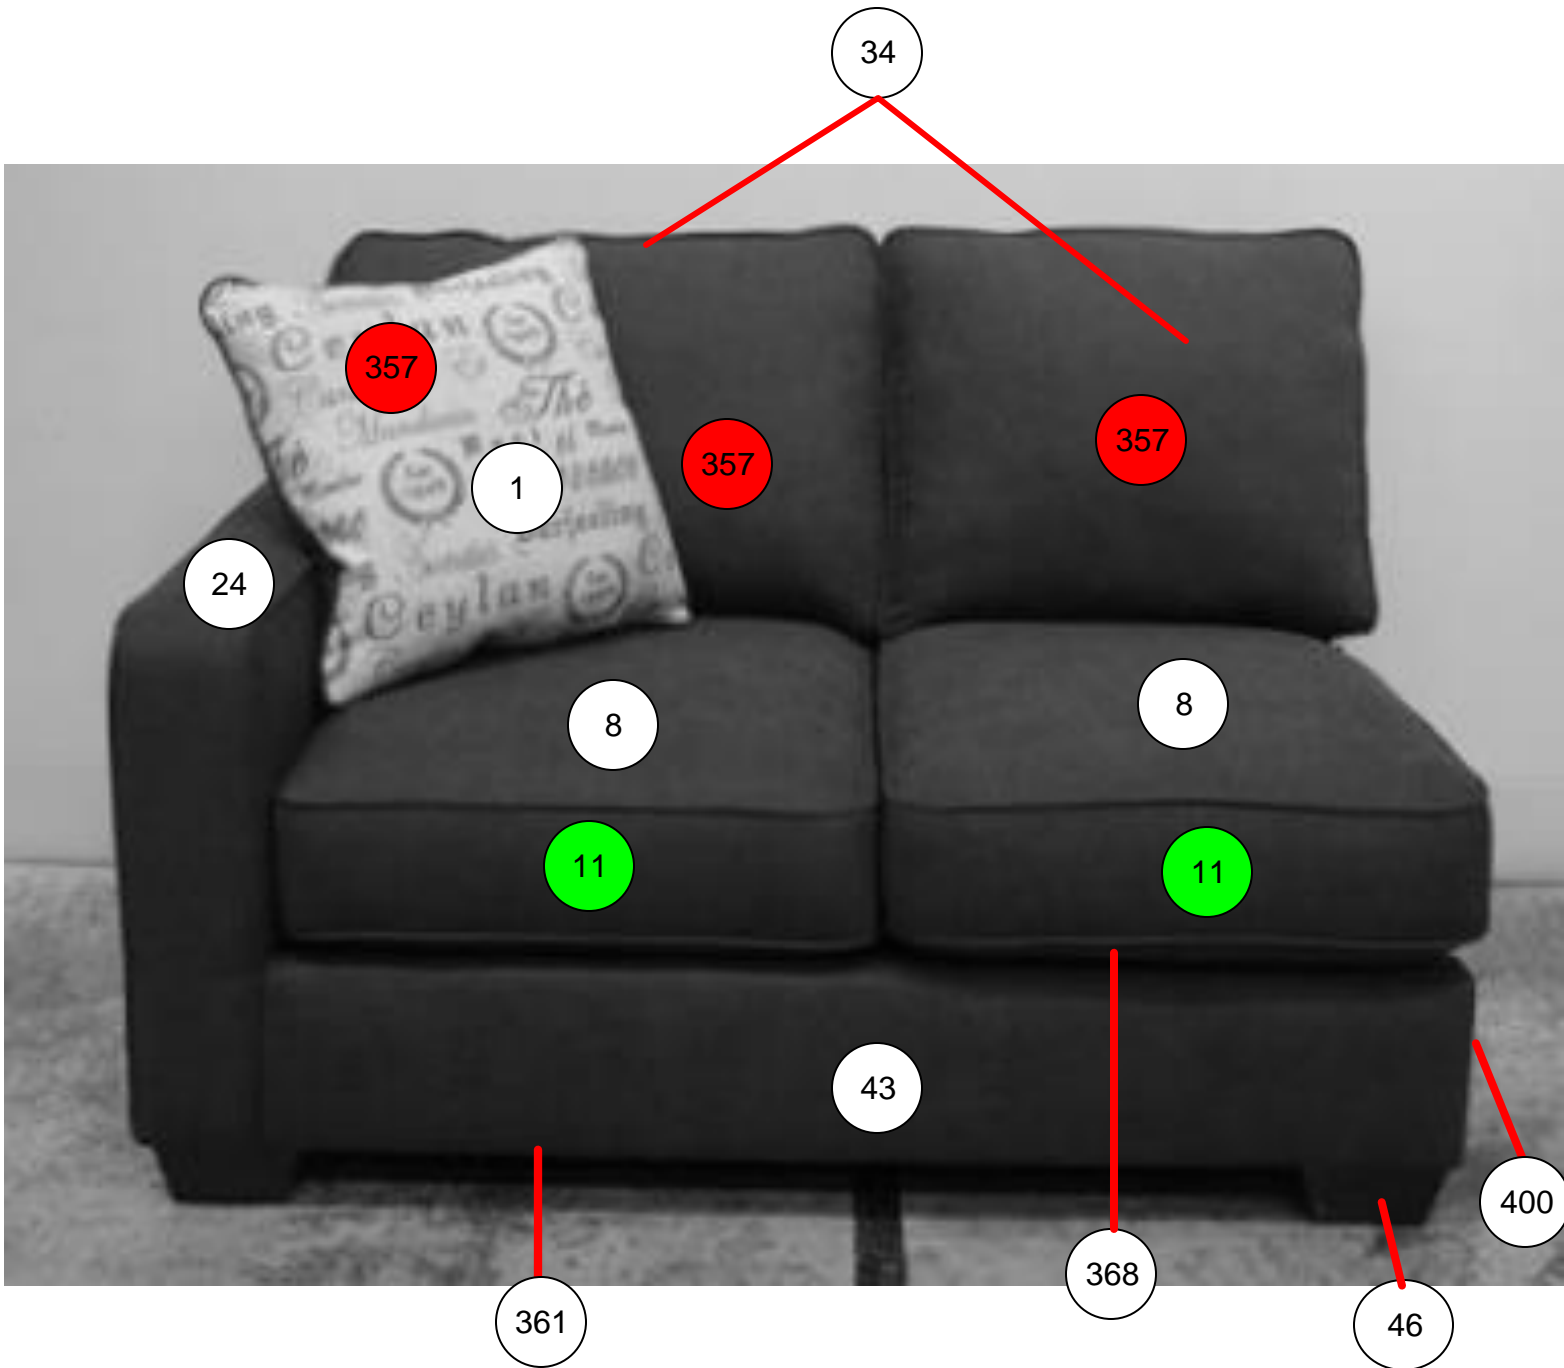

# 166-55 00 & 01

YELLOW  
CHAISE  
POLY

GREEN  
CUSHION  
POLY

BLOWN FIBER

# 166 SECTIONAL DIMENSIONS 3 PIECE CONFIGURATION

# 166 SECTIONAL DIMENSIONS 3 PIECE CONFIGURATION

166 Configuration 2  
Space Between Units = 3/4" for Connecting Brackets  
Unit Is 3" Away From Wall