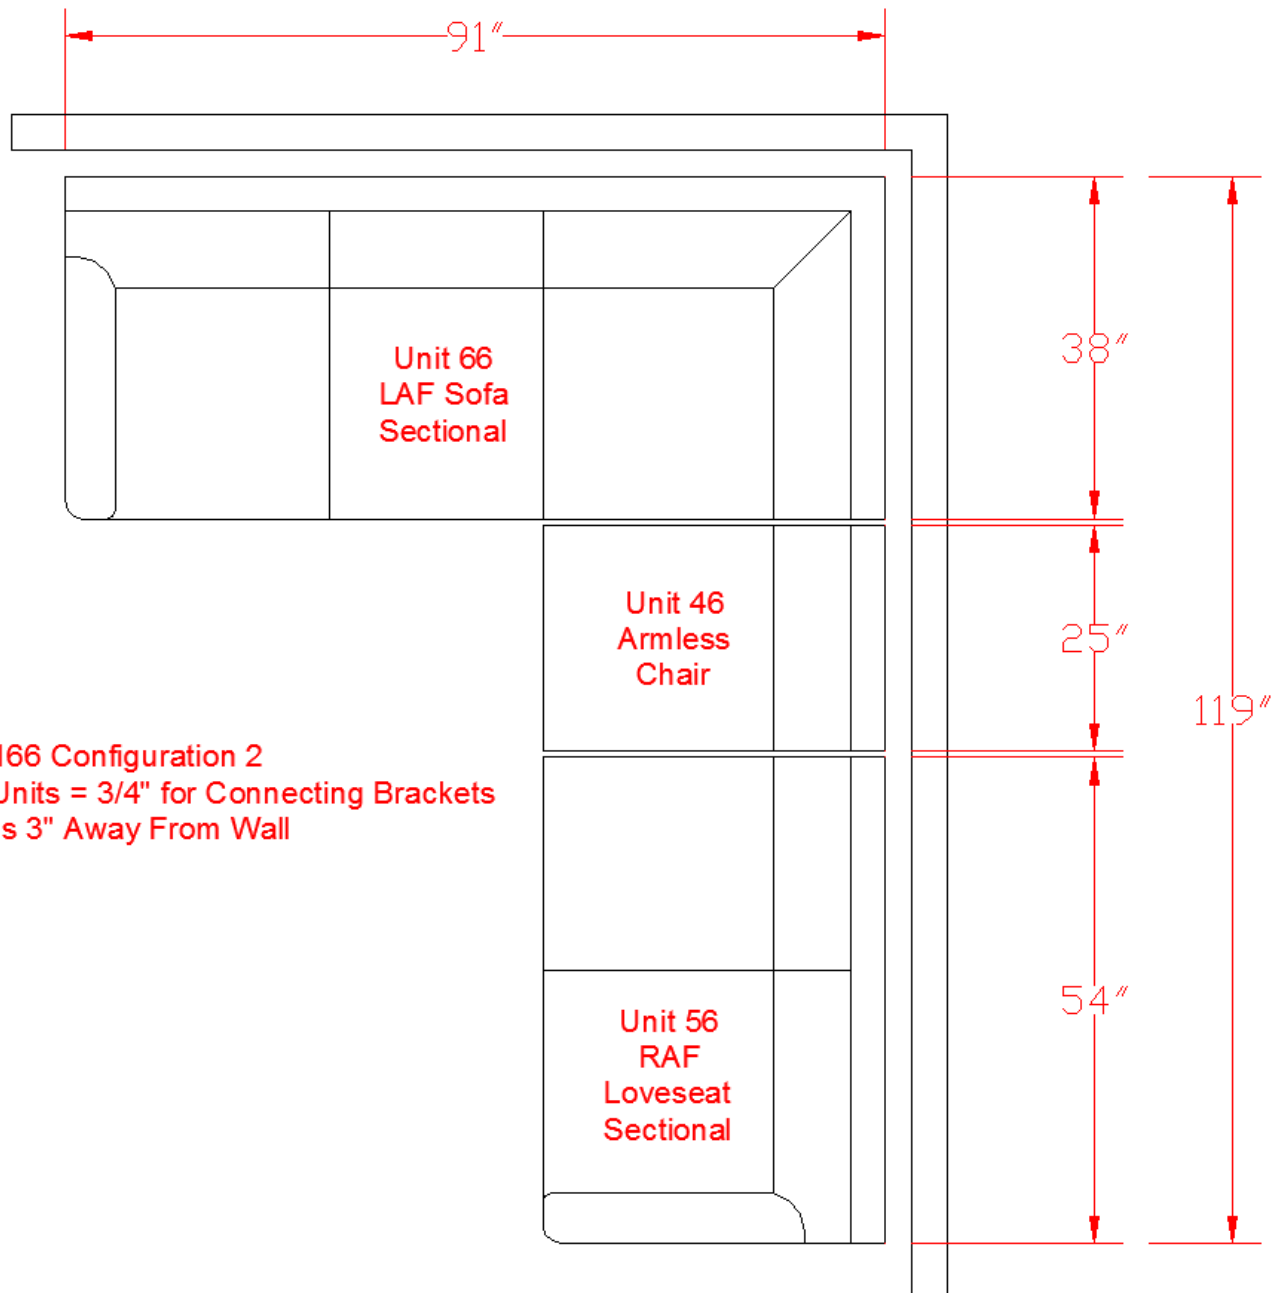

# 166 SECTIONAL DIMENSIONS 3 PIECE CONFIGURATION

# 166 SECTIONAL DIMENSIONS 3 PIECE CONFIGURATION

166 Configuration 2  
Space Between Units = 3/4" for Connecting Brackets  
Unit Is 3" Away From Wall