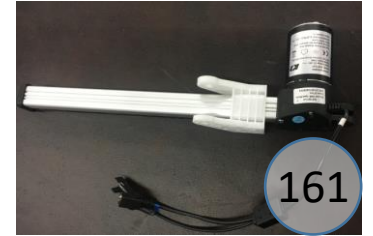

425

519

105

495

157

161

419

478

479

108

439

134

418

149

426

547

520