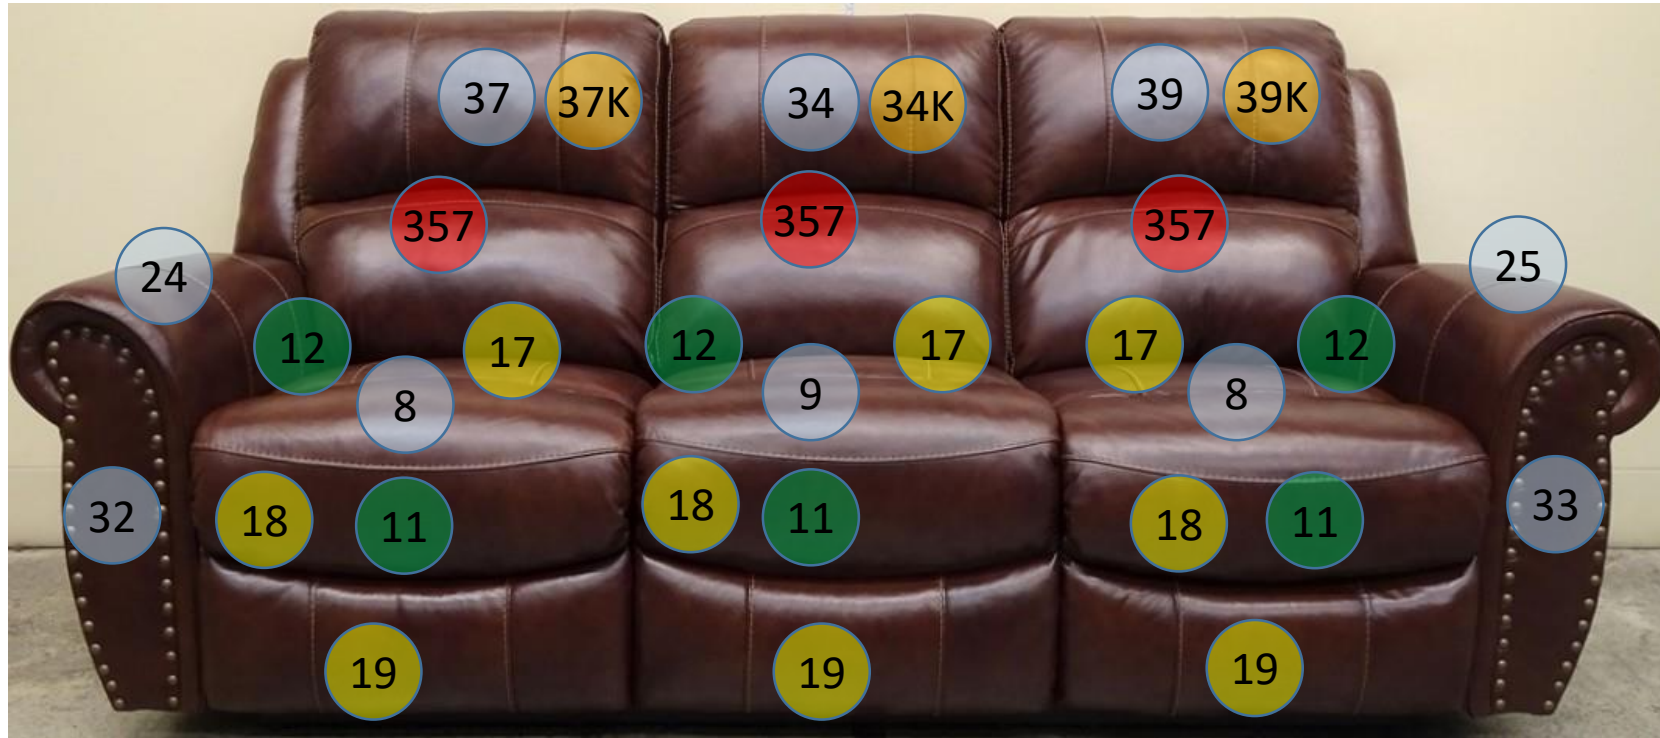

U4280287

| Call Out | Description |
|------------|------------------------------|
| ● (Red) | Blown Fiber |
| ● (Yellow) | Cushion Chaise Pad - top Pad |
| ● (Green) | Cushion Foam |
| ● (Yellow) | KD Component |
| ● (Blue) | Cover |