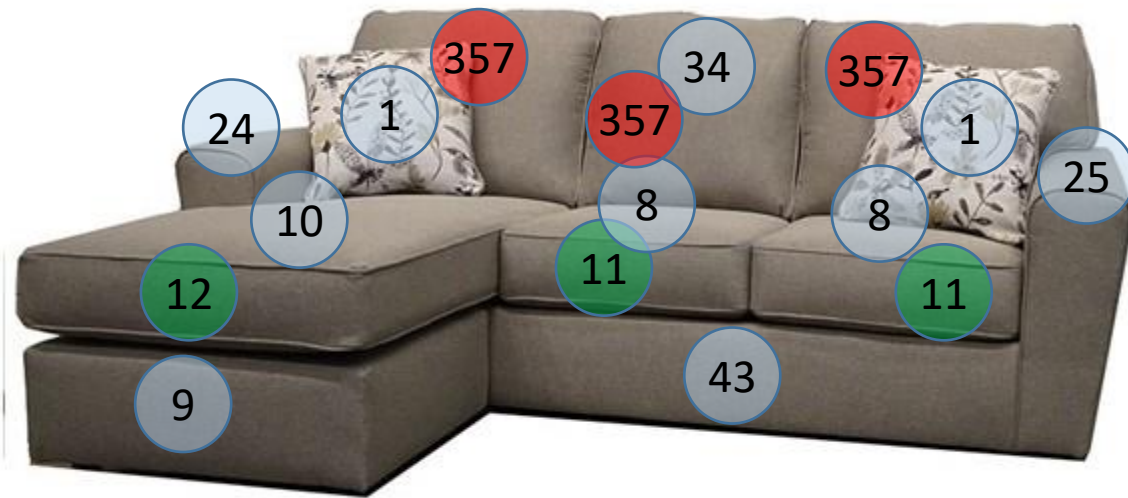

2790318

Call Out	Description
● (Red)	Blown Fiber
● (Yellow)	Cushion Chaise Pad - top Pad
● (Green)	Cushion Foam
● (Orange)	KD Component
● (Blue)	Cover

Signature
DESIGN
BY **ASHLEY**®

Signature
DESIGN
BY **ASHLEY**®