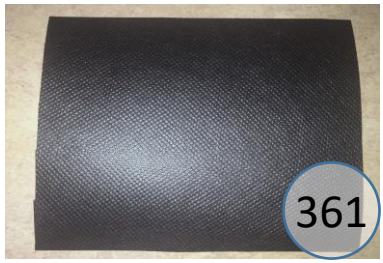

2790318

Call Out	Description
● (Red)	Blown Fiber
● (Yellow)	Cushion Chaise Pad - top Pad
● (Green)	Cushion Foam
● (Orange)	KD Component
● (Blue)	Cover

Signature
DESIGN
BY **ASHLEY**®

Signature
DESIGN
BY **ASHLEY**®