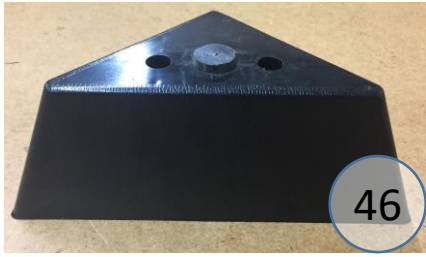

Signature
DESIGN
BY **ASHLEY**®