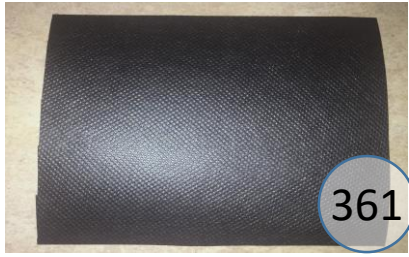

Signature
DESIGN
BY **ASHLEY**®