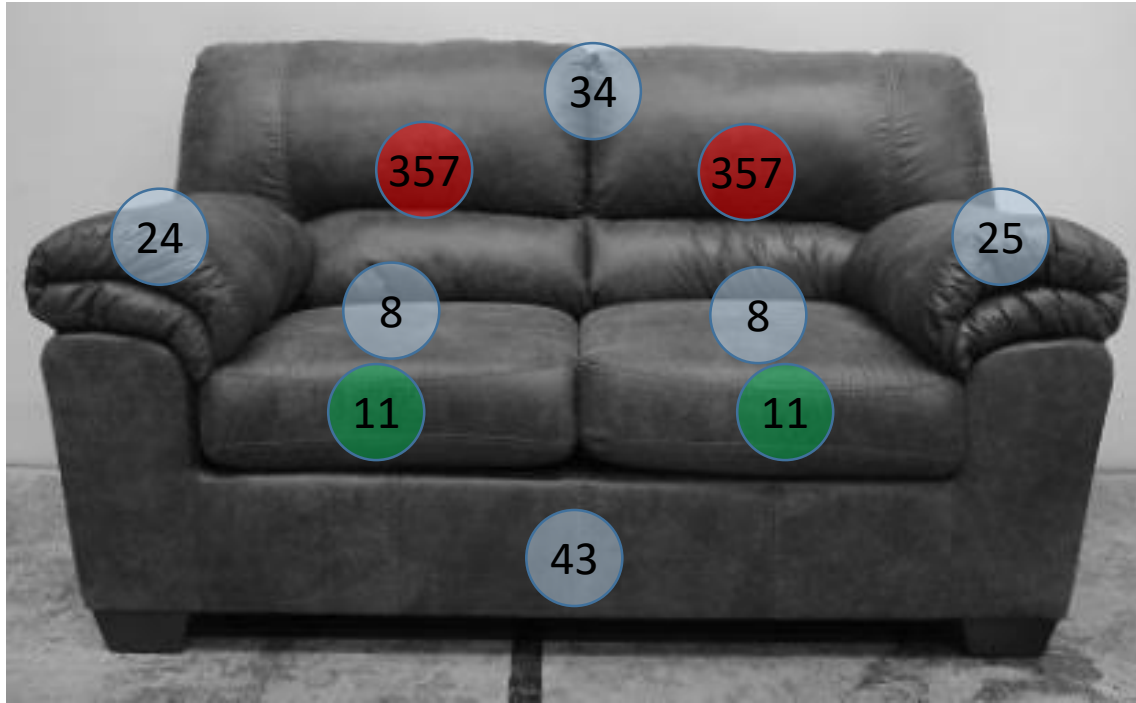

120-20-21-35

| Call Out | Description |
|------------|------------------------------|
| ● (Red) | Blown Fiber |
| ● (Yellow) | Cushion Chaise Pad - top Pad |
| ● (Green) | Cushion Foam |
| ● (Orange) | KD Component |
| ● (Blue) | Cover |