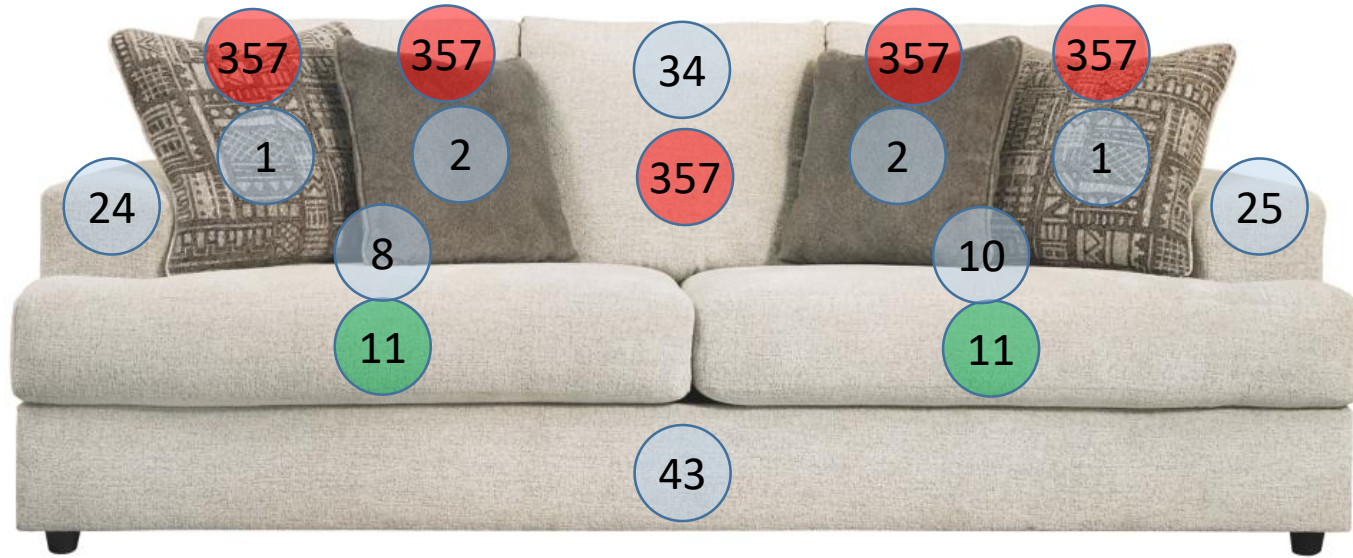

9510438

Call Out	Description
● (Red)	Blown Fiber
● (Yellow)	Cushion Chaise Pad - top Pad
● (Green)	Cushion Foam
● (Yellow)	KD Component
● (Blue)	Cover

For more RPs' information, please see the following page.