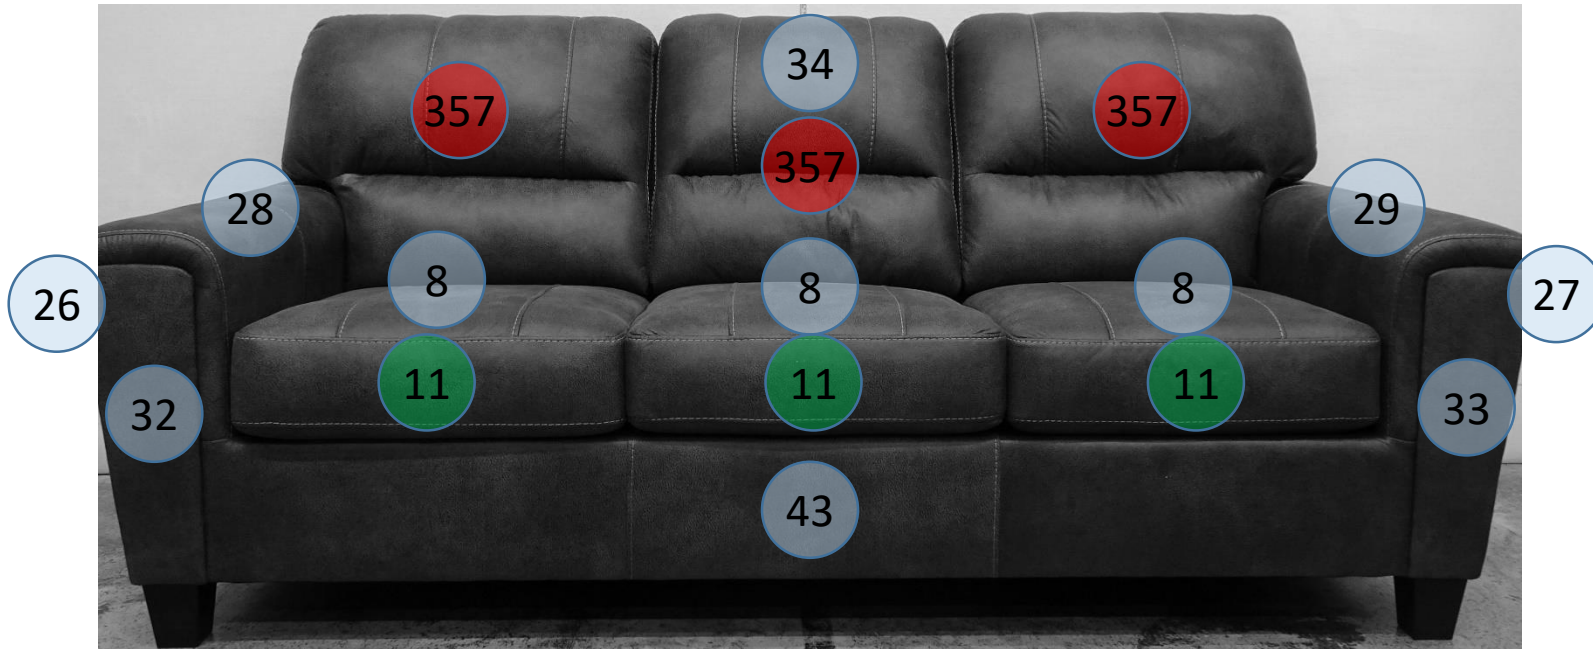

940-02-03-38

Call Out	Description
● (Red)	Blown Fiber
● (Yellow)	Cushion Chaise Pad - top Pad
● (Green)	Cushion Foam
● (Yellow)	KD Component
● (Blue)	Cover

Signature
DESIGN
BY **ASHLEY**®

Signature
DESIGN
BY **ASHLEY**®