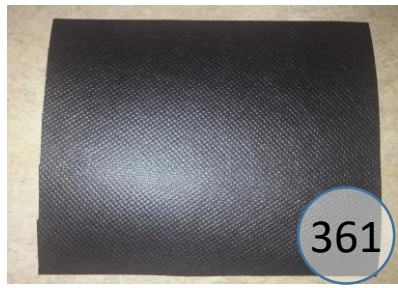

940-02-03-38

Call Out	Description
●	Blown Fiber
●	Cushion Chaise Pad - top Pad
●	Cushion Foam
●	KD Component
●	Cover

Signature
DESIGN
BY **ASHLEY**®

Signature
DESIGN
BY **ASHLEY**®