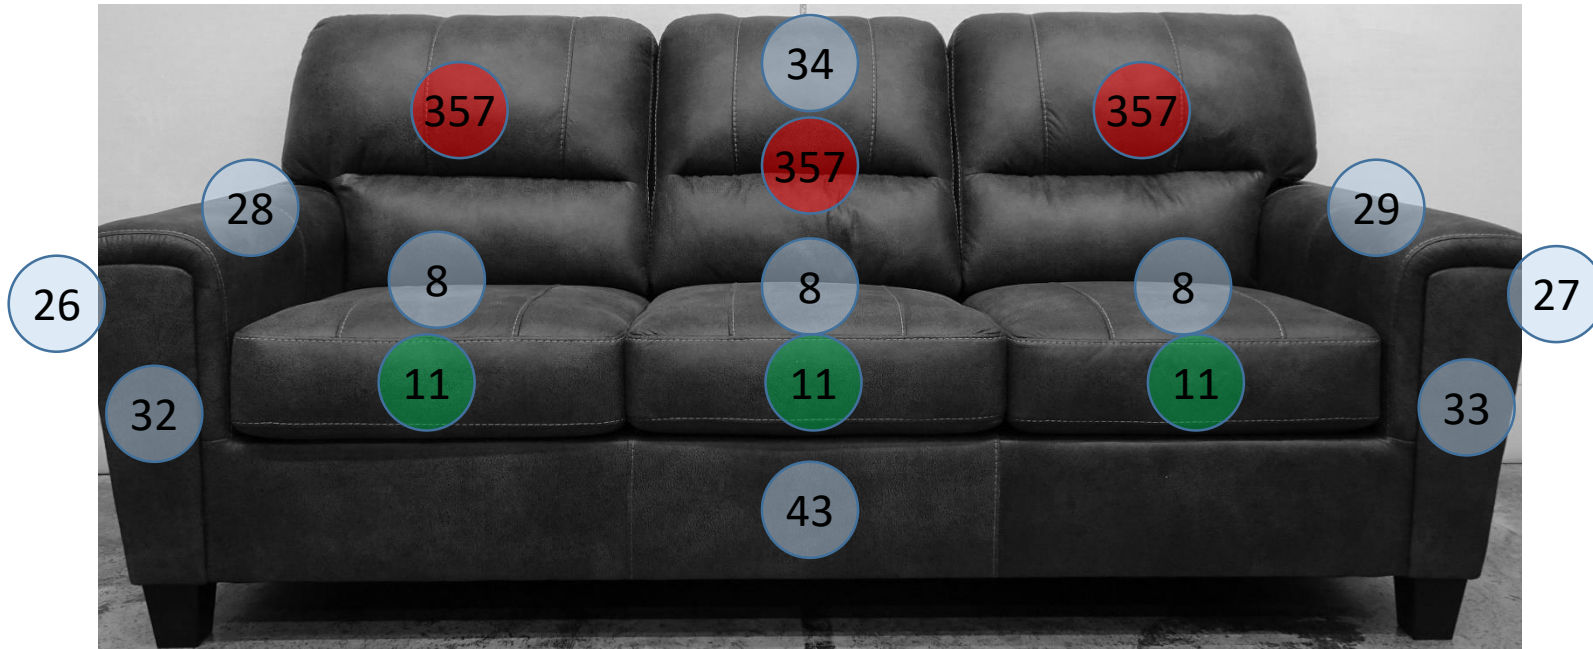

940-02-03-38

Call Out	Description
●	Blown Fiber
●	Cushion Chaise Pad - top Pad
●	Cushion Foam
●	KD Component
●	Cover

Signature
DESIGN
BY **ASHLEY**®

Signature
DESIGN
BY **ASHLEY**®