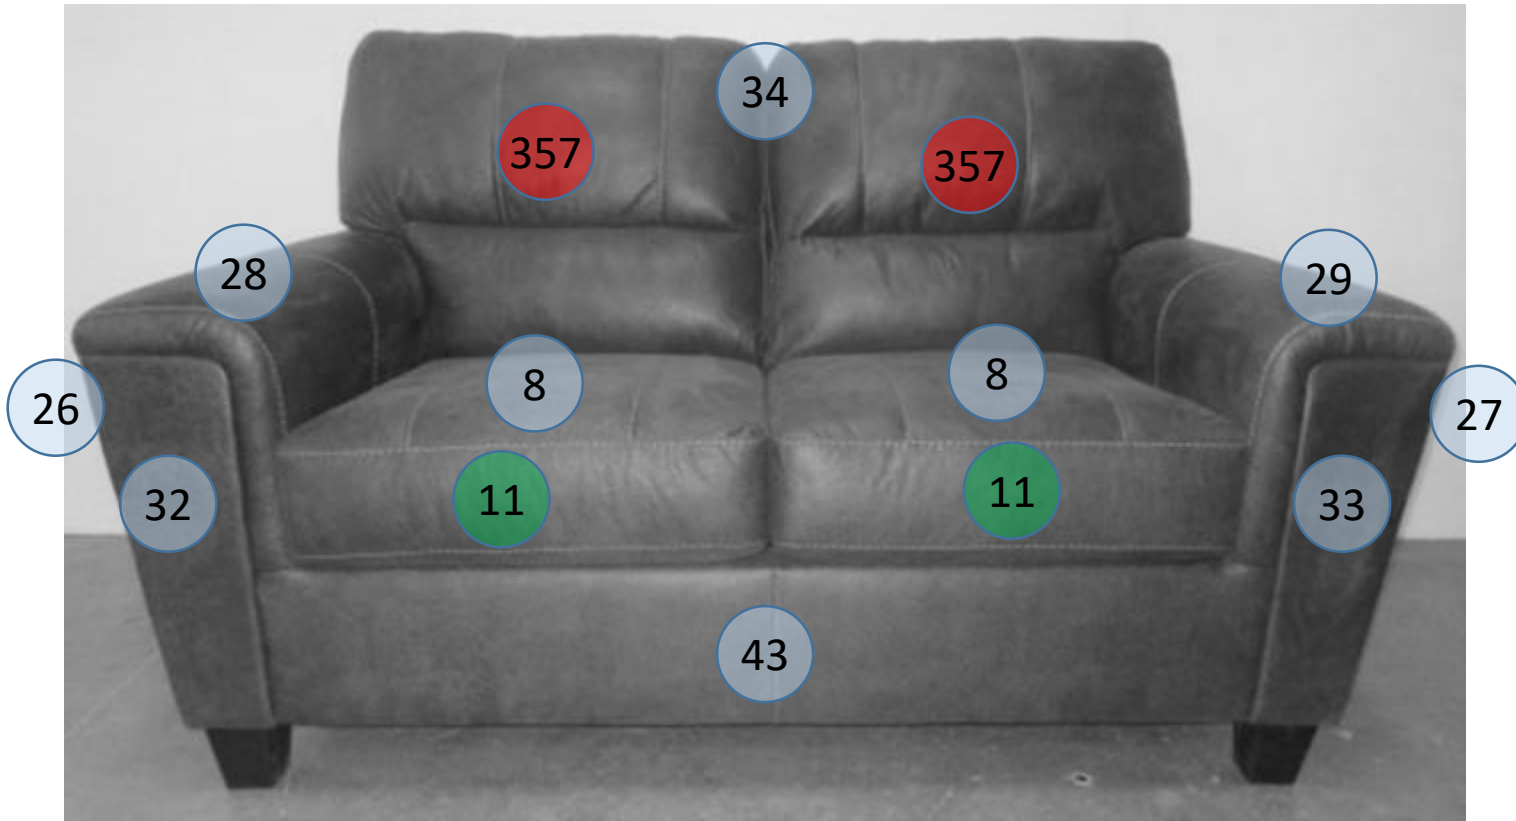

940-02-03-35

Call Out	Description
● (Red)	Blown Fiber
● (Yellow)	Cushion Chaise Pad - top Pad
● (Green)	Cushion Foam
● (Yellow)	KD Component
● (Blue)	Cover

Signature
DESIGN
BY **ASHLEY**®

Signature
DESIGN
BY **ASHLEY**®