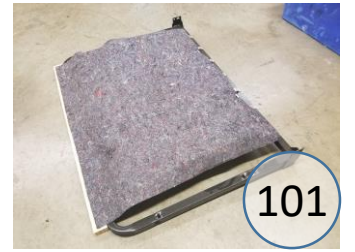

872-13-14-25

Call Out	Description
	Blown Fiber
	Cushion Chaise Pad - top Pad
	Cushion Foam
	KD Component
	Cover

For more RPs' information, please see the following page.

425

227

419

149

426