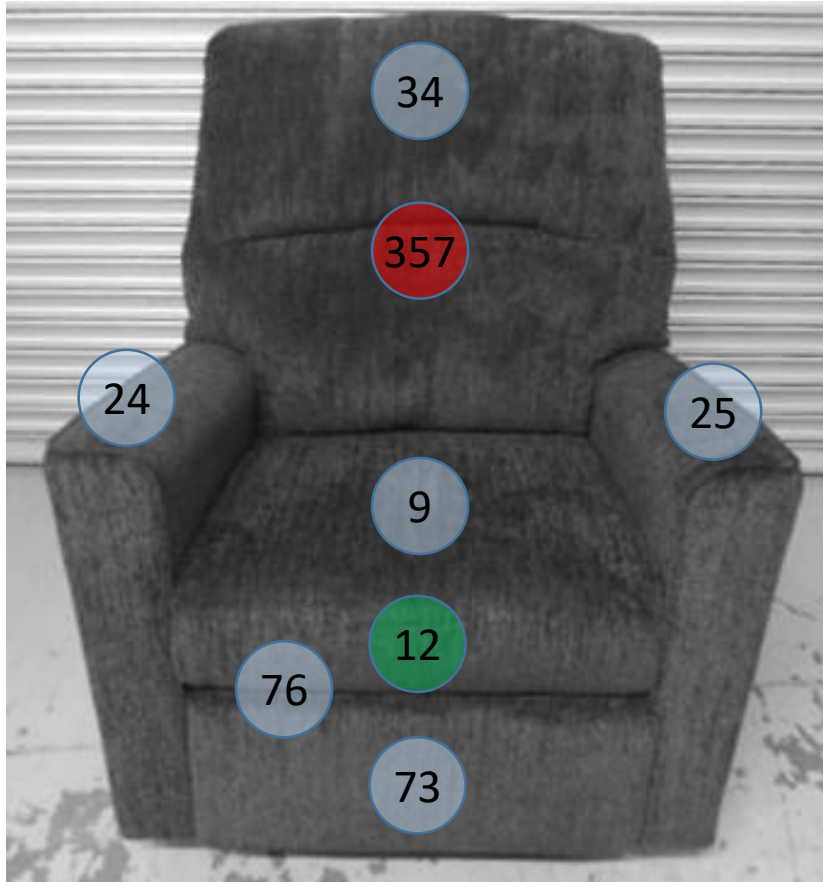

872-13-14-25

Call Out	Description
	Blown Fiber
	Cushion Chaise Pad - top Pad
	Cushion Foam
	KD Component
	Cover

For more RPs' information, please see the following page.

425

227

419

149

426

101

394

110

420

118