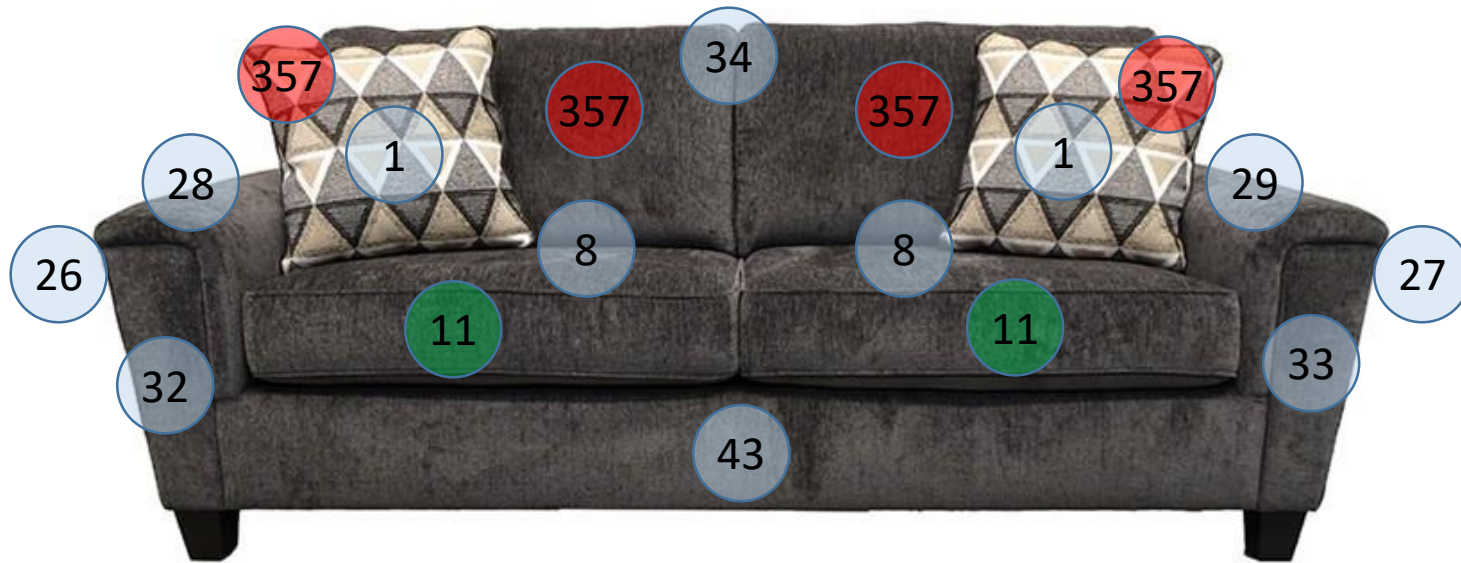

8390538

Call Out	Description
● (Red)	Blown Fiber
● (Yellow)	Cushion Chaise Pad - top Pad
● (Green)	Cushion Foam
● (Yellow)	KD Component
● (Blue)	Cover

Signature
DESIGN
BY **ASHLEY**®

46

361

433

170

Signature
DESIGN
BY **ASHLEY**®