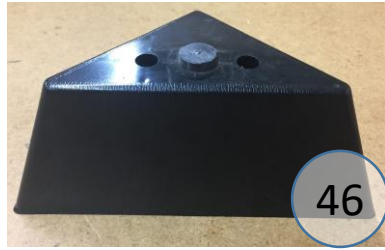

# 8300438

Call Out	Description
● (Red)	Blown Fiber
● (Yellow)	Cushion Chaise Pad - top Pad
● (Green)	Cushion Foam
● (Yellow)	KD Component
● (Light Blue)	Cover

*Signature*  
DESIGN  
BY **ASHLEY**®

*Signature*  
DESIGN  
BY **ASHLEY**®