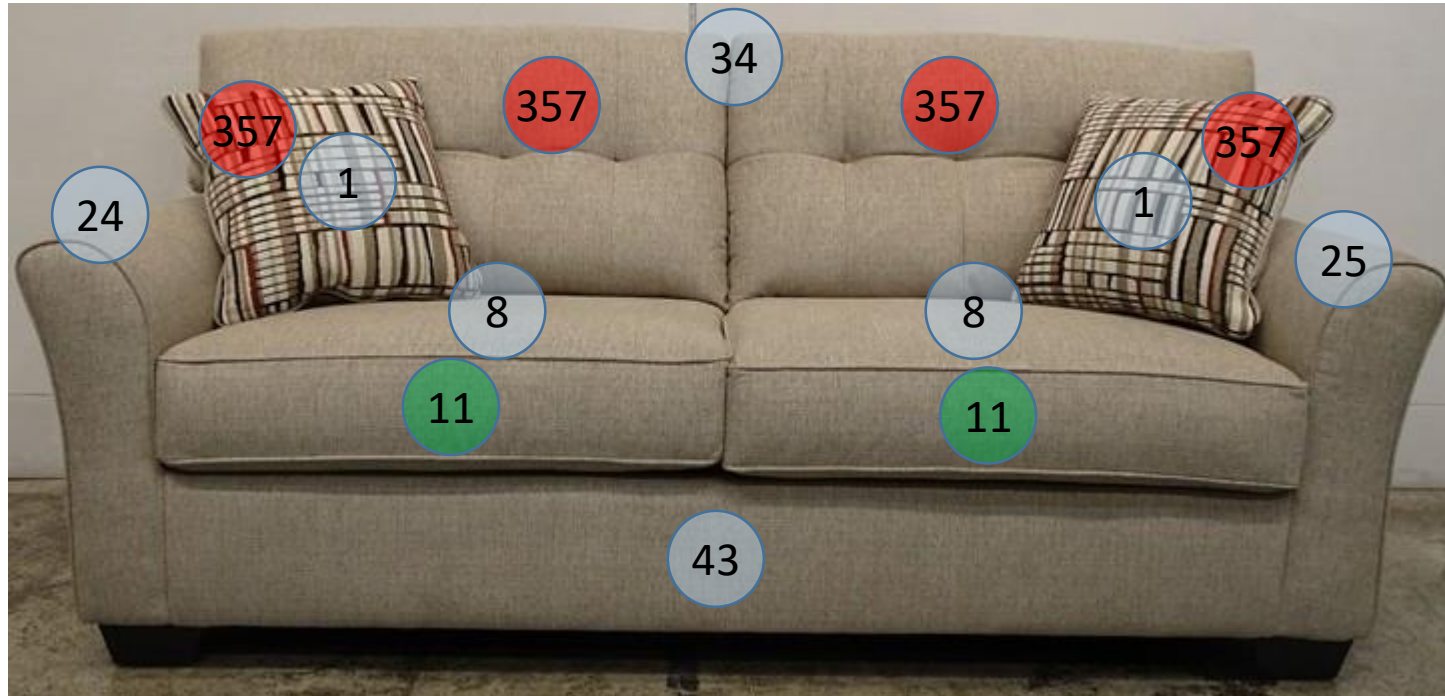

# 8300438

Call Out	Description
● (Red)	Blown Fiber
● (Yellow)	Cushion Chaise Pad - top Pad
● (Green)	Cushion Foam
● (Yellow)	KD Component
● (Light Blue)	Cover

*Signature*  
DESIGN  
BY **ASHLEY**®

*Signature*  
DESIGN  
BY **ASHLEY**®