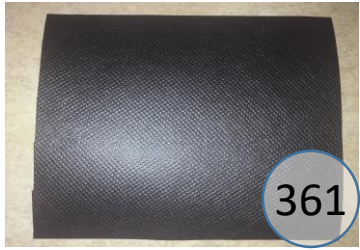

# 8300438

Call Out	Description
● (Red)	Blown Fiber
● (Yellow)	Cushion Chaise Pad - top Pad
● (Green)	Cushion Foam
● (Yellow)	KD Component
● (Light Blue)	Cover

*Signature*  
DESIGN  
BY **ASHLEY**®

*Signature*  
DESIGN  
BY **ASHLEY**®