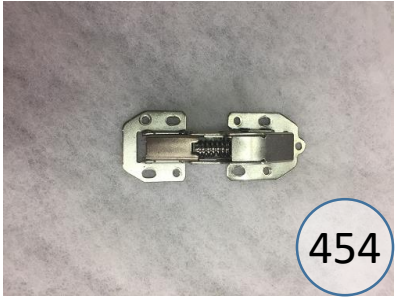

793-06-07-08-94

Call Out	Description
● (Red)	Blown Fiber
● (Yellow)	Cushion Chaise Pad - top Pad
● (Green)	Cushion Foam
● (Yellow)	KD Component
● (Blue)	Cover

For more RPs' information, please see the following page.

71

134

108

101

425

454

105

397

389

72

793 SECTIONAL
DIMENSIONS
3 PIECE
CONFIGURATION