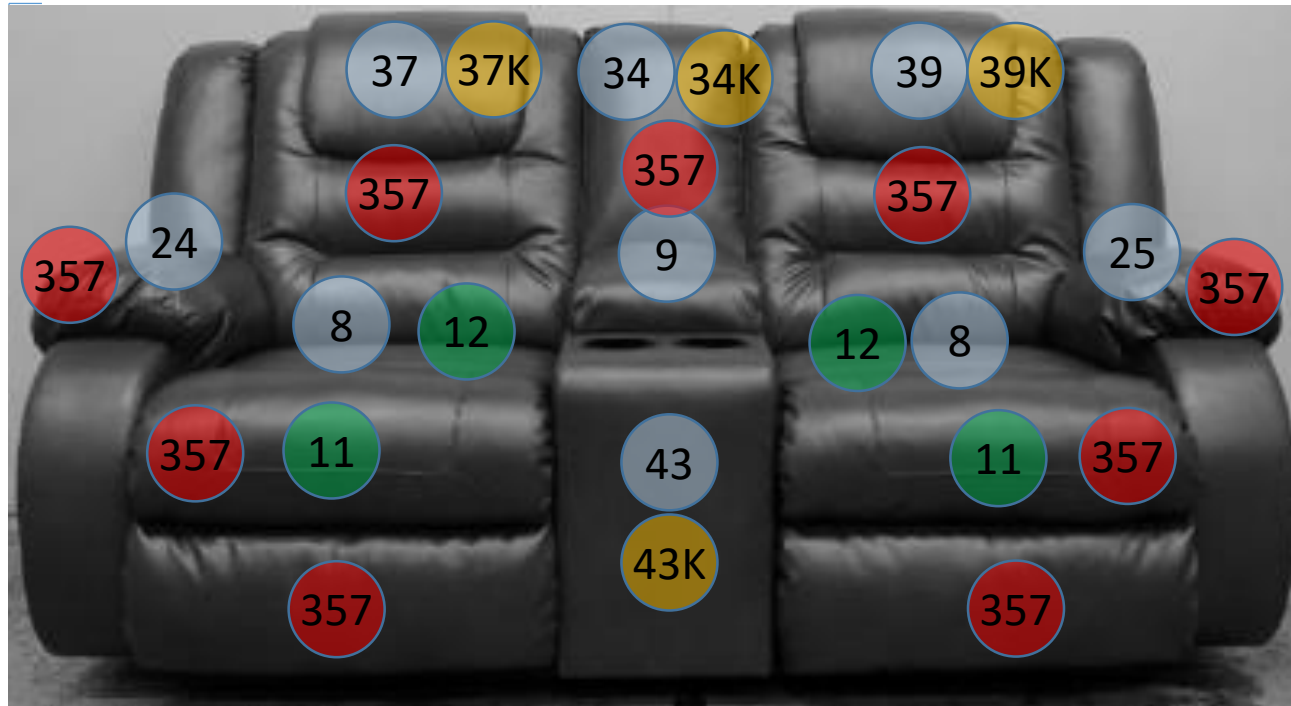

793-06-07-08-94

Call Out	Description
● (Red)	Blown Fiber
● (Yellow)	Cushion Chaise Pad - top Pad
● (Green)	Cushion Foam
● (Yellow)	KD Component
● (Blue)	Cover

For more RPs' information, please see the following page.

71

134

108

101

425

454

105

397

389

72

793 SECTIONAL
DIMENSIONS
3 PIECE
CONFIGURATION