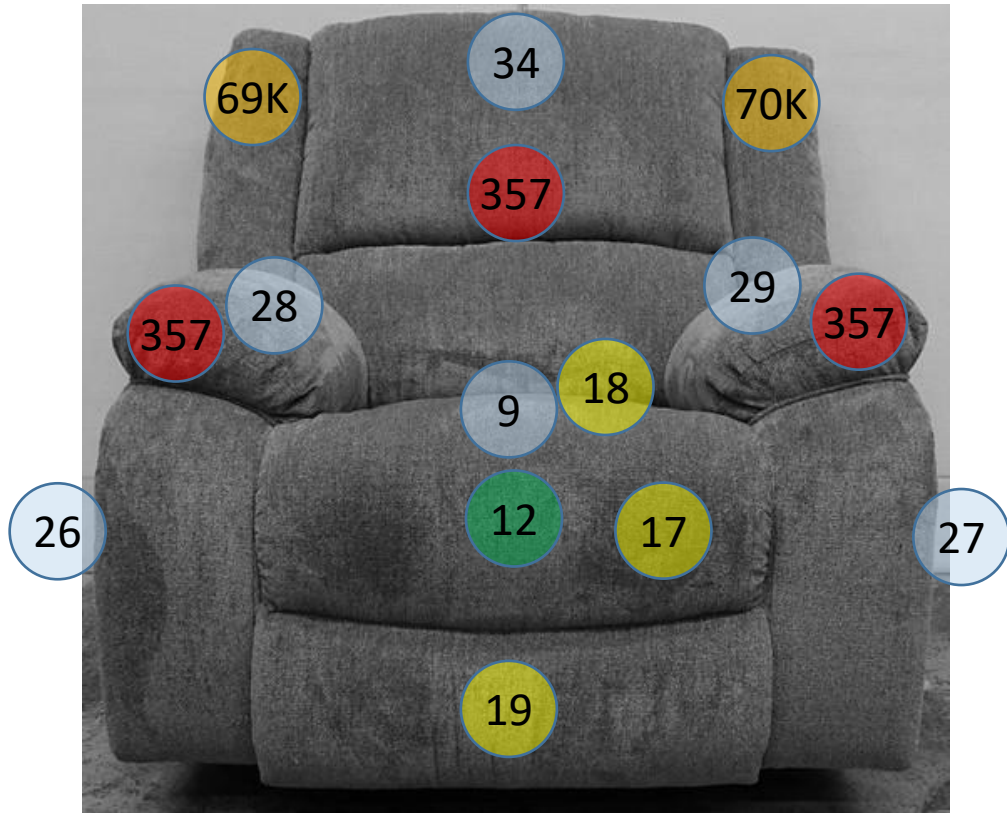

# 765-04-05-98

Call Out	Description
● (Red)	Blown Fiber
● (Yellow)	Cushion Chaise Pad - top Pad
● (Green)	Cushion Foam
● (Yellow)	KD Component
● (Light Blue)	Cover

*Signature*  
DESIGN  
BY **ASHLEY**®